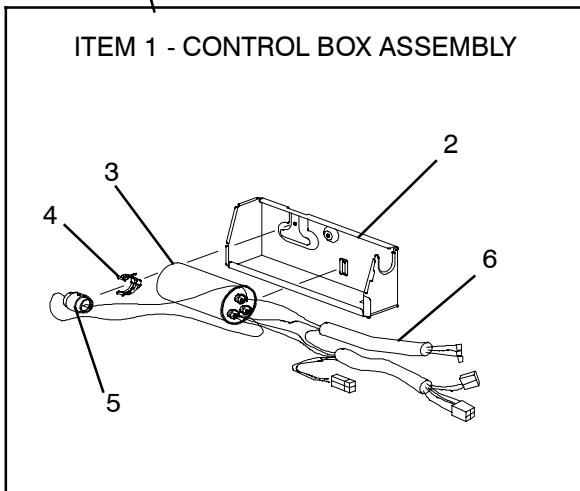

ITEM 1 - CONTROL BOX ASSEMBLY