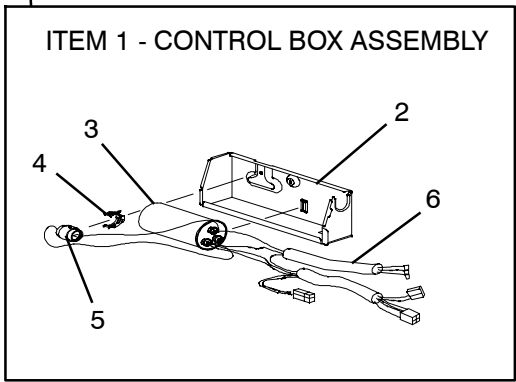

1 . . UPPER UNIT - STANDARD - 99-00468-00, -01, -20 & -28

Item	Part Number	Description	Qty
1	79-50026-00	Upper Control Box Assembly (Prior to S/N 5000Y70641) Includes:	1
	NLA	Upper Control Box Assembly (Prior to S/N 1702Y70641) Includes: (91-50002-00)	1
	91-50006-00	Upper Control Box Assembly (Starting S/N 1702Y70641 Thru 0804Y76000) Includes:	1
	91-50005-00	Upper Control Box Assembly (Starting S/N 0804Y76001) Includes:	1
2	68-50049-00	... Box, Control	1
3	22-50253-00	... Capacitor - (Used with compressor 18-50001-00)	1
	22-50258-00	... Capacitor - (Used with compressor 18-50006-00 & 18-50007-00)	1
4	44-50008-00	... Clip, Thermistor	1
5	12-55064-00	... Thermistor, Start	1
6	22-50167-00	... Wire Assembly A (Prior to S/N1702Y70641)	1
	22-50268-00	... Wire Assembly A (Starting with S/N1702Y70641)	1