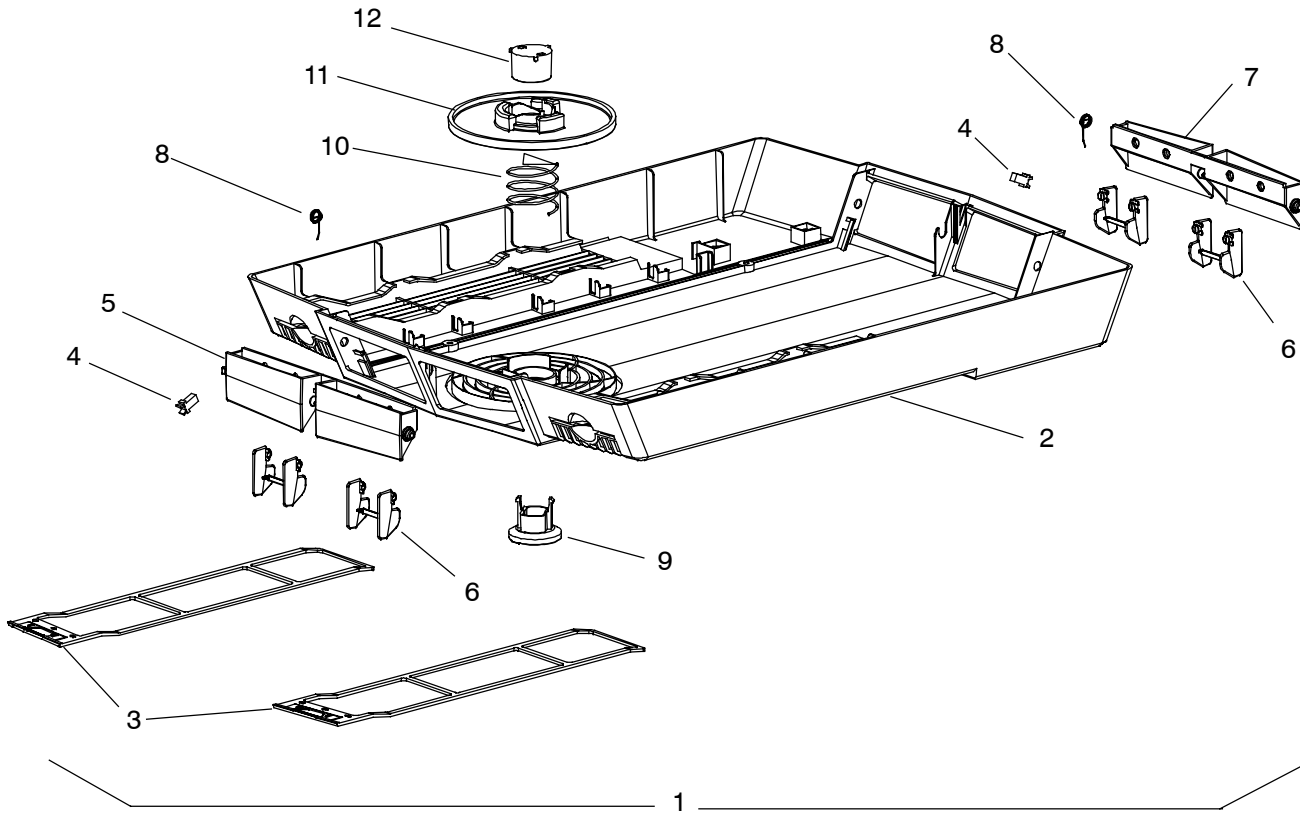

**20.2 Grill Assembly - For Ceiling Unit 99-00469-29**

Item	Part Number	Description	Qty
1	79-50094-00	Grill Assembly, Ceiling Unit, Includes:	1
2	<b>NSS</b>	.....Insulation Assy, Ceiling Grill (79-50095-00)	1
3	79-50048-00	.....Filter Package, Air LR (White), Includes:	1
	<b>NSS</b>	.....Filter Assembly, Left	1
	<b>NSS</b>	.....Filter Assembly, Right	1
4	44-50009-00	.....Latch, Push	2
5	58-50111-00	.....Blade, Horizontal, Front, (Polar White 21)	1
6	58-50055-00	.....Blade, Vertical	4
7	58-50105-00	.....Blade, Horizontal, Rear, (White)	1
8	73-50007-00	.....Spring, Link, Blade "R"	2
9	58-50056-00	.....Handle, Door	1
10	73-50004-00	.....Spring, Door	1
11	79-50034-00	.....Diffuser, Door Assembly	1
12	58-50060-00	.....Bracket, Door	1