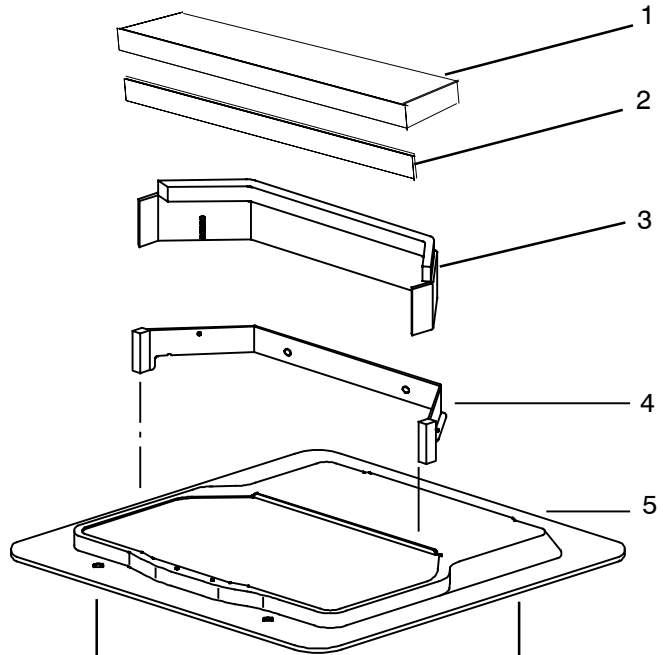

11 POWER BOX ASSY.