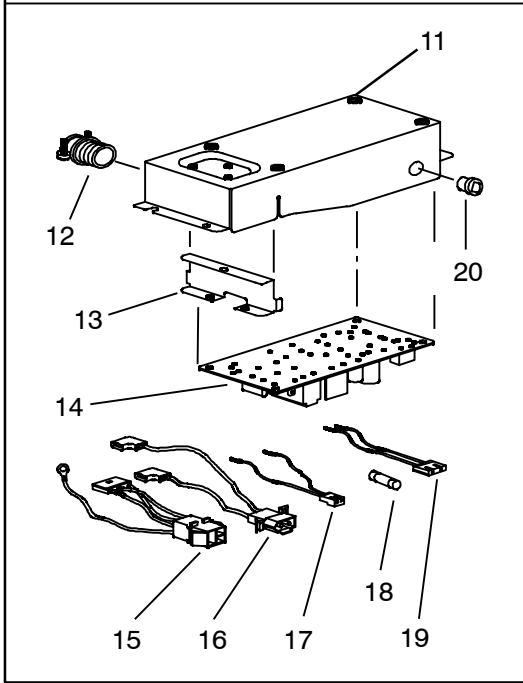

MODEL 68RV0010KS (THICK ROOF KIT)

ITEM 10 POWER BOX ASSY.