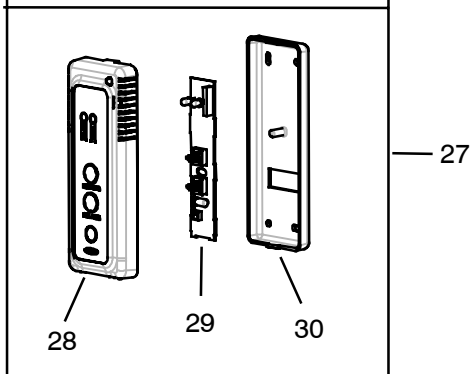

WALL SENSOR ASSY THERMOSTAT