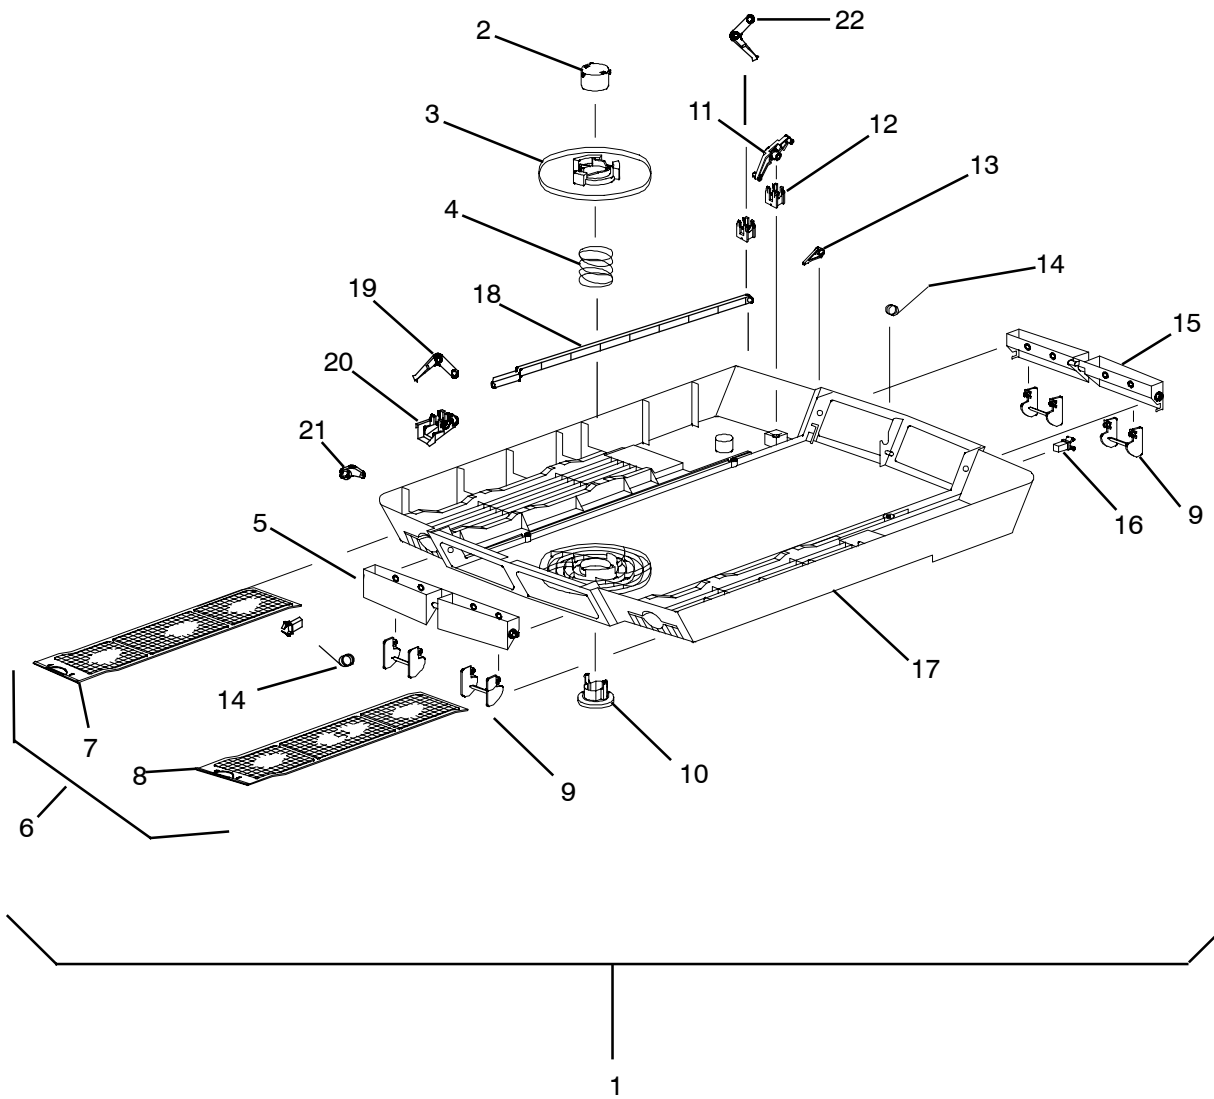

12.2 Grill Assembly - For Ceiling Units 99-00469-08 & -09

12.2 Grill Assembly - For Ceiling Units 99-00469-08 & -09 (Continued):

Item	Part Number	Description	Qty
1	79-50099-00	Grill Assembly, Ceiling, H/C, (White) (For 99-00469-08)	1
	79-50052-00	Grill Assembly, Ceiling, H/C, (Ivory) (For 99-00469-09)	1
2	58-50060-00	Bracket, Door	1
3	79-50034-00	Diffuser, Door Assembly	1
4	73-50004-00	Spring, Door	1
5	58-50054-00	Blade, Horizontal, Front (White/Beige 98) Prior To 2901Y70001 (For 99-00469-08)	1
	58-50111-00	Blade, Horizontal, Front (Polar White 21) Starting S/N 2901Y70001 (For 99-00469-08)	1
	58-50070-00	Blade, Horizontal, Front (Ivory) (For 99-00469-09)	1
6	79-50048-00	Filter Package, Air, (White), Includes:	1
7	NSS	... Filter Assembly, Left, (White)	3
8	NSS	... Filter Assembly, Right, (White)	3
6	79-50055-00	Filter Package, Air, (Ivory) - Includes:	1
7	NSS	... Filter Assembly, Left, (Ivory)	3
8	NSS	... Filter Assembly, Right, (Ivory)	3
9	58-50055-00	Blade, Vertical, (White) (For 99-00469-08)	4
	58-50072-00	Blade, Vertical, (Ivory) (For 99-00469-09)	4
10	58-50056-00	Handle, Door (White) (For 99-00469-08)	1
	58-50073-00	Handle, Door (Ivory) (For 99-00469-09)	1
11	58-50081-00	Link (#1)	1
12	58-50062-00	Bracket, Link (#1)	2
13	58-50112-00	Arm (#1)	1
14	73-50007-00	Spring, Link, (Blade "R")	2
15	58-50058-00	Blade, Horizontal, Rear (White/Beige 98) Prior To S/N 4799Y70431 (For 99-00469-08)	1
	58-50105-00	Blade, Horizontal, Rear (Polar White 21) Starting S/N 4799Y70431 (For 99-00469-08)	1
	58-50071-00	Blade, Horizontal, Rear (Ivory) (For 99-00469-09)	1
16	44-50009-00	Latch, Push	2
17	79-50100-00	Insulation Assy, Ceiling Grill, H/C, White (Starting S/N 4501Y70001) (For 99-00469-08)	1
	79-50054-00	Insulation Assy, Ceiling Grill, H/C, Ivory (For 99-00469-09)	1
18	58-50084-00	Connecting Bar	1
19	58-50083-00	Link. (#2)	1
20	58-50085-00	Bracket, Link, (#2)	1
21	58-50086-00	Arm (#2)	1
22	58-50082-00	Link (#3)	1