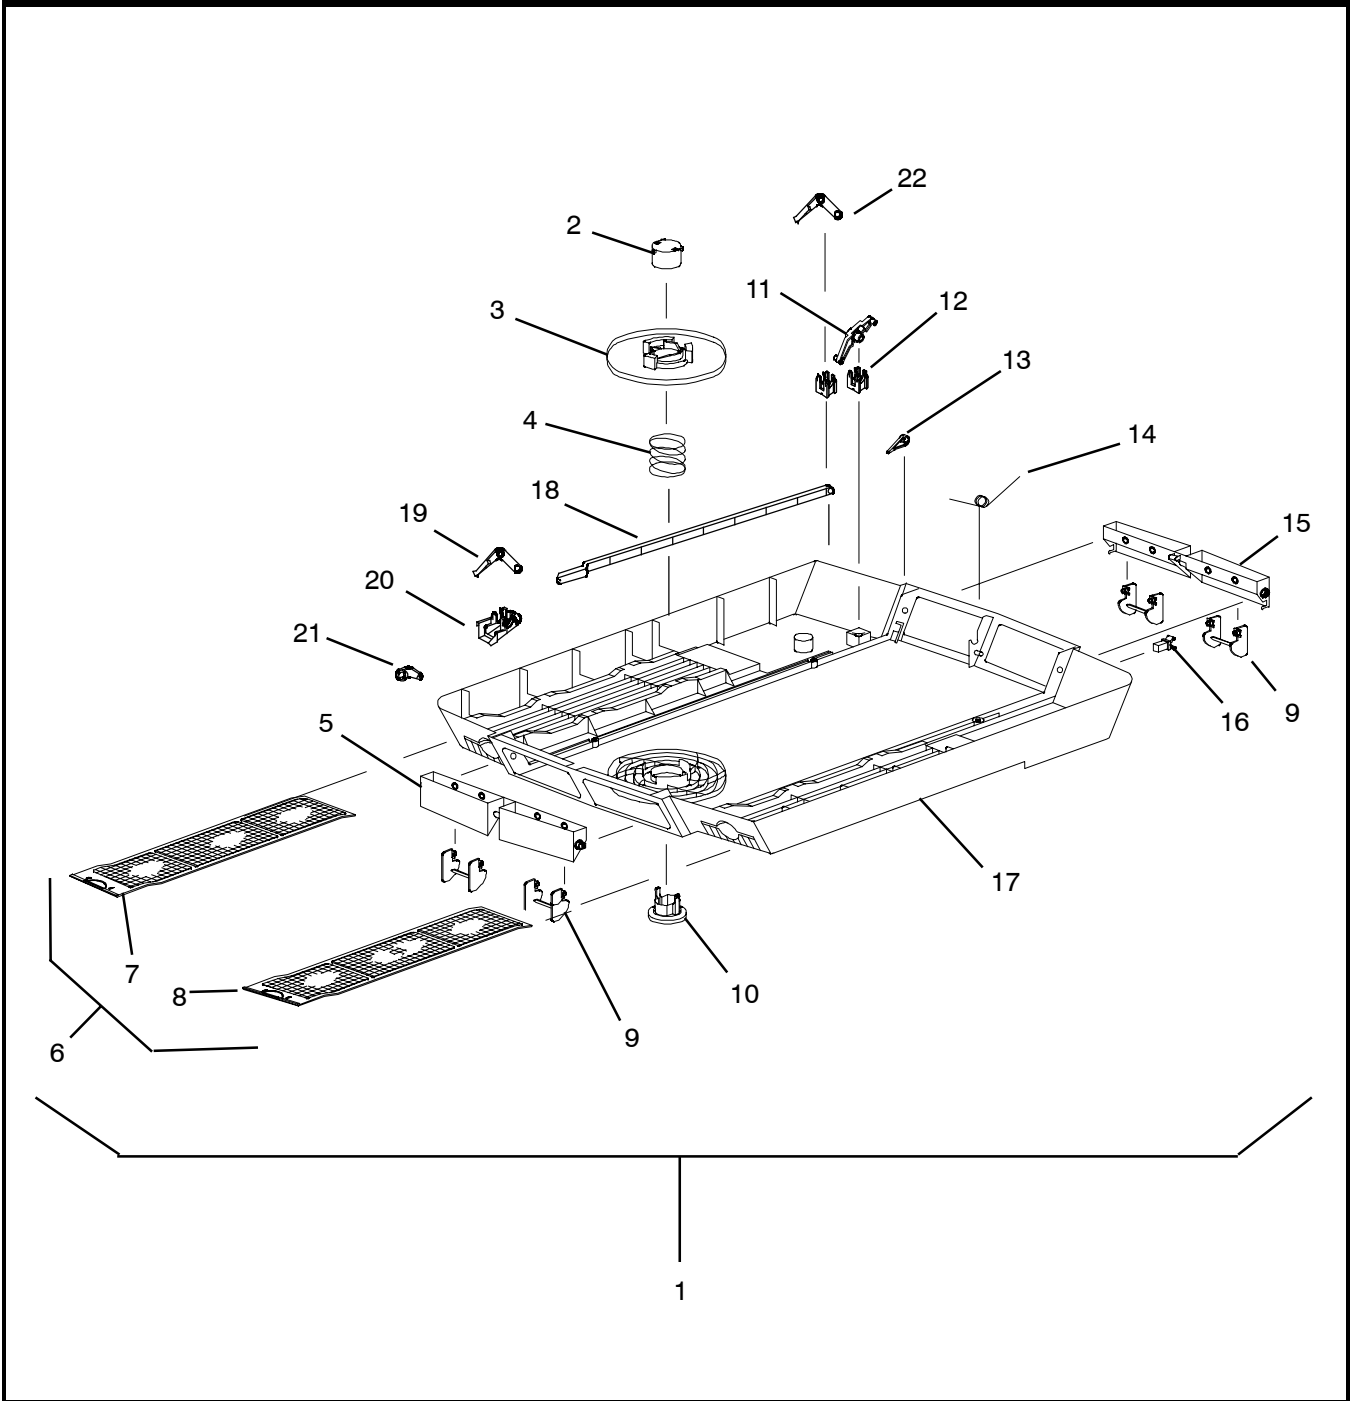

17.2 Grill Assembly - For Ceiling Unit 99-00469-23 & -24

17.2 Grill Assembly - For Ceiling Unit 99-00469-23 & -24 (Continued):

Item	Part Number	Description	Qty
1	79-50097-00	Grill Assembly, Ceiling (White) (For 99-00469-23)	1
	79-50051-00	Grill Assembly, Ceiling (Ivory) (For 99-00469-24)	1
2	58-50060-00	Bracket, Door	1
3	79-50034-00	Diffuser, Door Assembly	1
4	73-50004-00	Spring, Door	1
5	58-50111-00	Blade, Horizontal, Front (Polar White 21) (For 99-00469-23)	1
	58-50070-00	Blade, Horizontal, Front (Ivory) (For 99-00469-24)	1
6	79-50048-00	Filter Package, Air, (White) - Includes:	1
7	NSS	. . . Filter Assembly, Left, (White)	1
8	NSS	. . . Filter Assembly, Right, (White)	1
6	79-50055-00	Filter Package, Air, (Ivory) - Includes:	1
7	NSS	. . . Filter Assembly, Left, (Ivory)	1
8	NSS	. . . Filter Assembly, Right, (Ivory)	1
9	58-50055-00	Blade, Vertical, (White) (For 99-00469-23)	4
	58-50072-00	Blade, Vertical, (Ivory) (For 99-00469-24)	4
10	58-50056-00	Handle, Door, (White) (For 99-00469-23)	1
	58-50073-00	Handle, Door, (Ivory) (For 99-00469-24)	1
11	58-50081-00	Link (#4)	1
12	58-50062-00	Bracket, Link (#1)	2
13	58-50063-00	Arm (#1)	1
14	73-50007-00	Spring, Link, (Blade "R")	2
15	58-50105-00	Blade, Horizontal, Rear (White) (For 99-00469-23)	1
	58-50071-00	Blade, Horizontal, Rear (Ivory) (For 99-00469-24)	1
16	44-50009-00	Latch, Push	2
17	79-50104-00	Insulation Assy, Ceiling Grill, (White) (For 99-00469-23)	1
	79-50061-00	Insulation Assy, Ceiling Grill, (Ivory) (For 99-00469-24)	1
18	58-50084-00	Bar, Connecting	1
19	58-50083-00	Link (#2)	1
20	58-50085-00	Bracket, Link (#2)	1
21	58-50086-00	Arm (#2)	1
22	58-50082-00	Link, (#3)	1