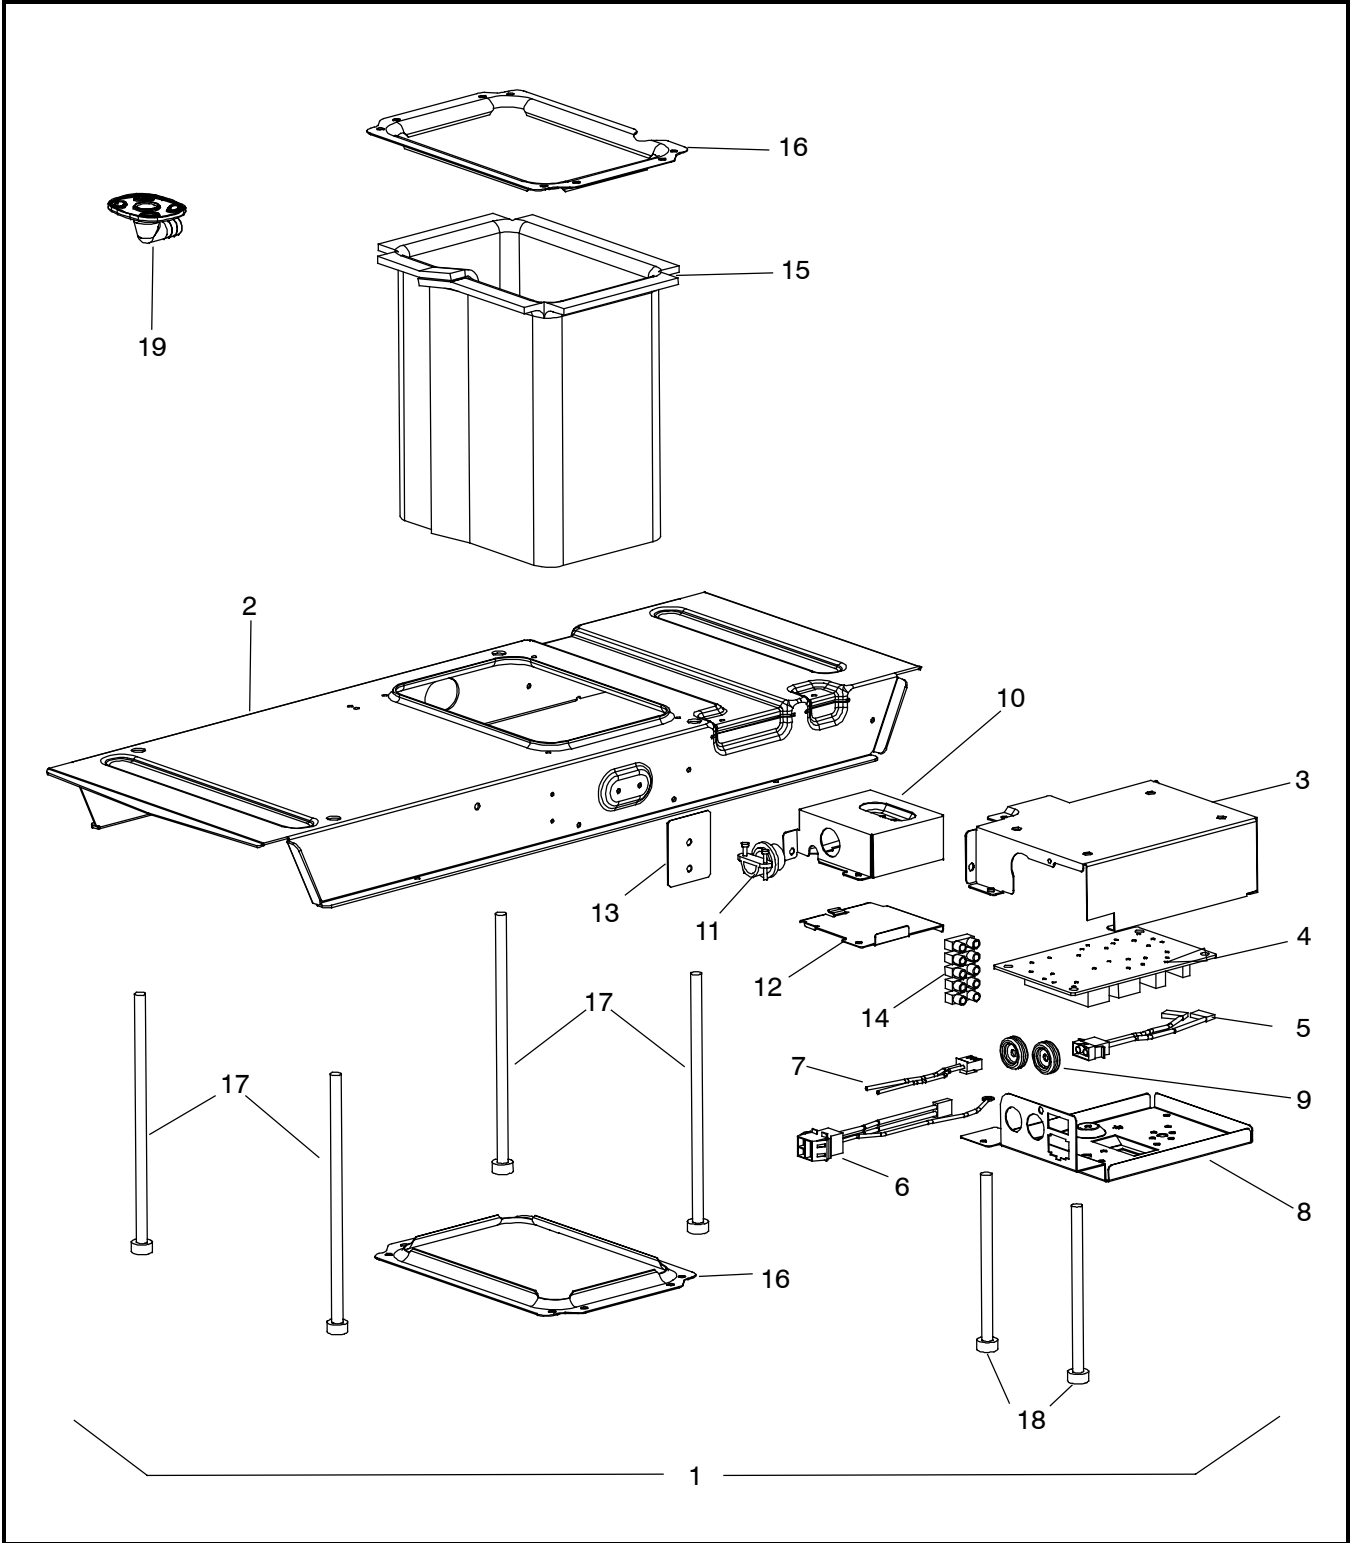

20 . CEILING UNIT - FREE BLOW - COOL ONLY - WIRED THERMOSTAT (99-00469-29)

20.1 Panel Assembly - For Ceiling Unit 99-00469-29

20.1 Panel Assembly - For Ceiling Unit 99-00469-29 (Continued):

Item	Part Number	Description	Qty
1	79-50092-00	Panel Assembly, Ceiling Unit (White) (Prior to S/N 5106Y80001) - Includes:	1
	79-50115-00	Panel Assembly, Ceiling Unit (White) (Starting with S/N 5106Y80001) - Includes:	1
2	79-50093-00	.....Insulation Assembly, Ceiling Panel	1
3	86-50023-00	.....Cover Assembly, Control Box 2	1
4	12-50097-00	.....PCB Assembly, Power	1
5	22-50263-00	.....Wire Assembly, A	1
6	22-50328-00	.....Wire Assembly, B	1
7	22-50329-00	.....Wire Assembly, I	1
8	68-50055-00	.....Control Box 2	1
9	58-50047-00	.....Grommet, Neoprene	2
10	68-50064-00	.....Junction Box (Prior to S/N 5106Y80001)	1
	68-50129-00	.....Junction Box (Starting with S/N 5106Y80001)	1
11	44-50017-00	.....Strain Relief (Prior to S/N 5106Y80001)	1
	44-50027-00	.....Fitting, Conduit (Starting with S/N 5106Y80001)	1
12	68-50065-00	.....Cover, Junction Box	1
13	68-50082-00	.....Bracket, Terminal Block	1
14	22-50330-00	.....Terminal Block	1
15	79-50083-00	Duct Assembly, Flexible	1
16	58-50108-00	Duct, Plate	2
17	34-50054-00	Bolt, Mounting (5/16-18 X 7.36 Inches Long)	4
18	34-50073-00	Bolt, Mounting, Short	2
19	34-50074-00	Plug, Drain	1