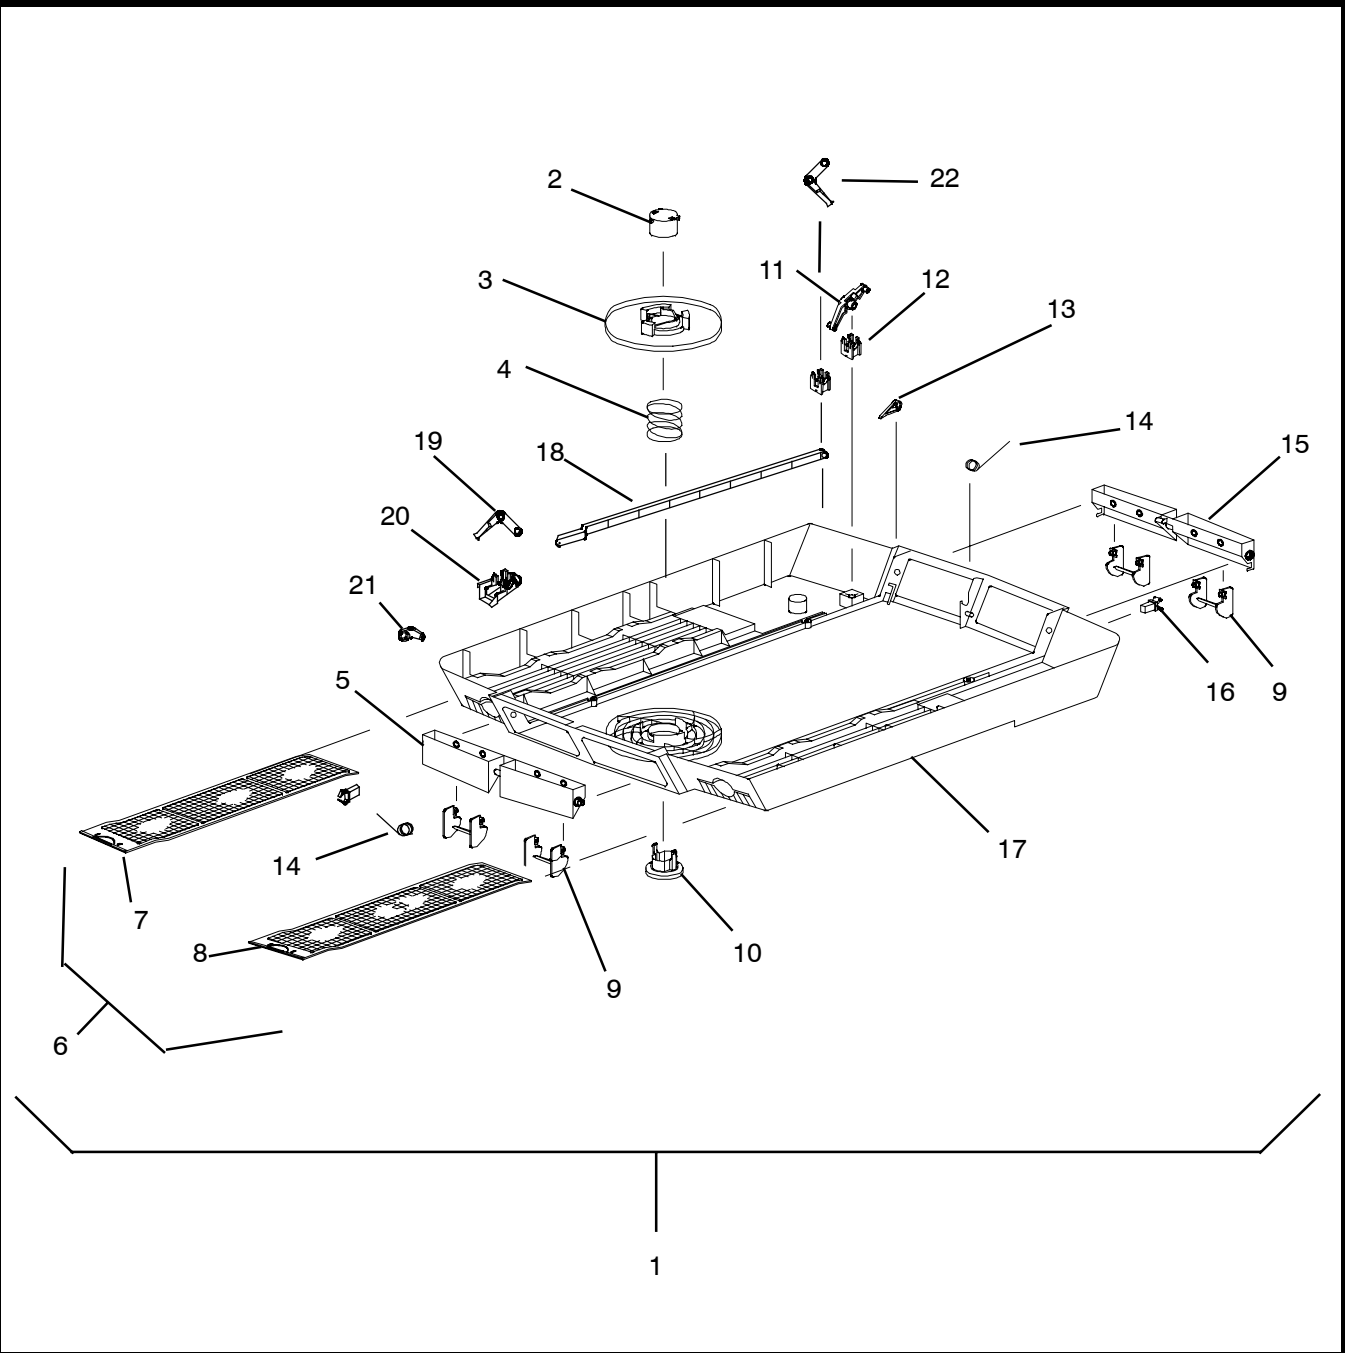

18.2 Grill Assembly - Free Blow - Heat-Cool - For Ceiling Units 99-00469-25 & -26

18.2 Grill Assembly - For Ceiling Unit 99-00469-25 & -26 (Continued):

Item	Part Number	Description	Qty
1	79-50099-00	Grill Assembly, Ceiling, H/C, (White) (For 99-00469-25)	1
	79-50052-00	Grill Assembly, Ceiling, H/C, (Ivory) (For 99-00469-26)	1
2	58-50060-00	Bracket, Door	1
3	79-50034-00	Diffuser, Door Assembly	1
4	73-50004-00	Spring, Door	1
5	58-50111-00	Blade, Horizontal, Front (Polar White 21) (For 99-00469-25)	1
	58-50070-00	Blade, Horizontal, Front (Ivory) (For 99-00469-26)	1
6	79-50048-00	Filter Package, Air, (White), Includes:	1
7	NSS	. . . Filter Assembly, Left, (White)	1
8	NSS	. . . Filter Assembly, Right, (White)	1
6	79-50055-00	Filter Package, Air, (Ivory), Includes:	1
7	NSS	. . . Filter Assembly, Left, (Ivory)	1
8	NSS	. . . Filter Assembly, Right, (Ivory)	1
9	58-50055-00	Blade, Vertical, (White) (For 99-00469-25)	4
	58-50072-00	Blade, Vertical, (Ivory) (For 99-00469-26)	4
10	58-50056-00	Handle, Door (White) (For 99-00469-25)	1
	58-50073-00	Handle, Door (Ivory) (For 99-00469-26)	1
11	58-50081-00	Link (#4)	1
12	58-50062-00	Bracket, Link (#1)	2
13	58-50112-00	Arm (#1)	1
14	73-50007-00	Spring, Link, (Blade "R")	2
15	58-50105-00	Blade, Horizontal, Rear, (White) (For 99-00469-25)	1
	58-50071-00	Blade, Horizontal, Rear, (Ivory) (For 99-00469-26)	1
16	44-50009-00	Latch, Push	2
17	79-50100-00	Insulation Assy, Ceiling Grill, H/C, White (Starting S/N 4501Y70001) For 99-00469-25)	1
	79-50089-00	Insulation Assy, Ceiling Grill, H/C, Ivory (For 99-00469-26)	1
18	58-50084-00	Connecting Bar	1
19	58-50083-00	Link. (#2)	1
20	58-50085-00	Bracket, Link, (#2)	1
21	58-50086-00	Arm (#2)	1
22	58-50082-00	Link (#3)	1