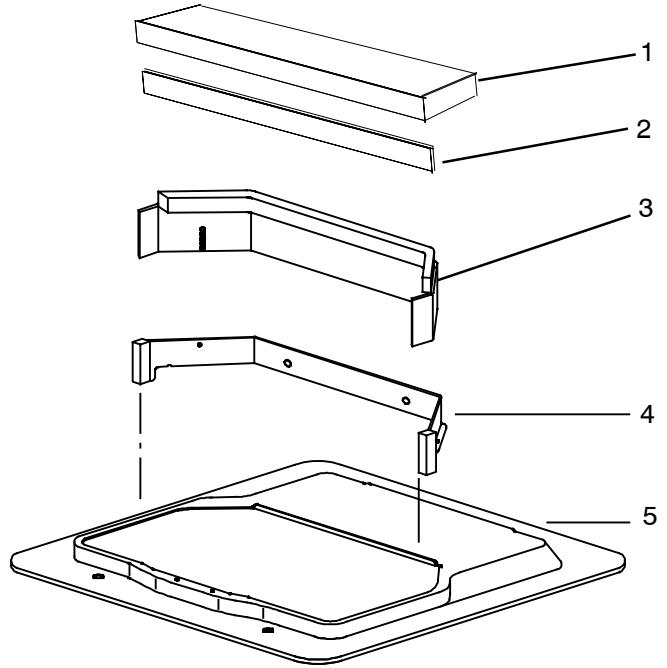

ITEM 11 - POWER BOX ASSY.