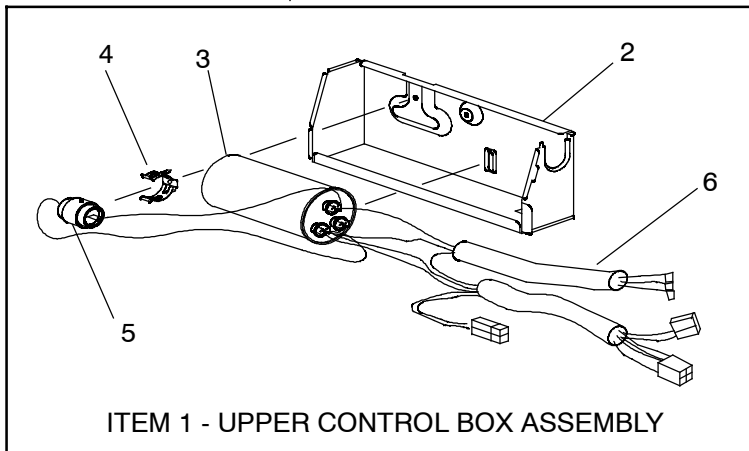

3 .. HEAT PUMP - UPPER UNIT - FREE BLOW - 99-00468-04, -05 & -24

Item	Part Number	Description	Qty
1	91-50003-00	Upper Control Box Assembly - Includes	1
2	68-50049-00	... Box, Control	1