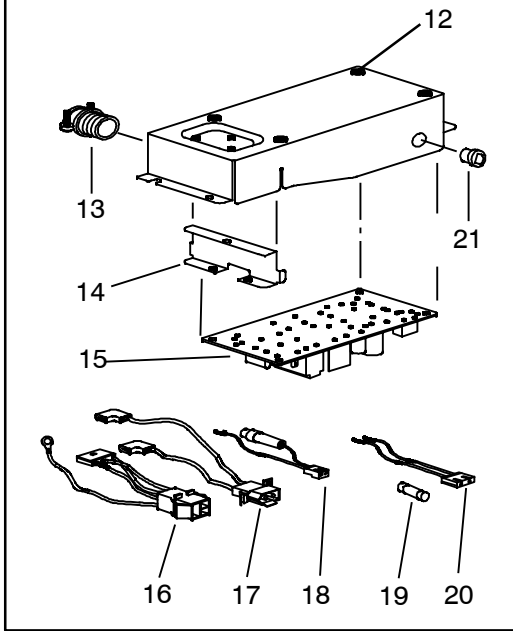

ITEM 11 - POWER BOX ASSY.