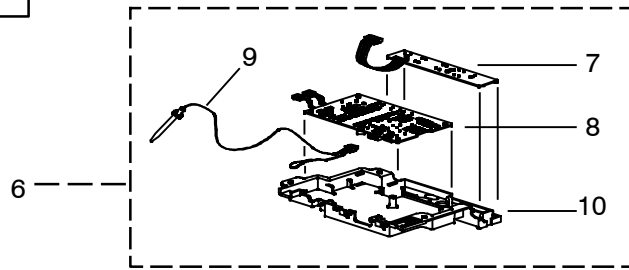

ITEM 11 - POWER BOX ASSY.