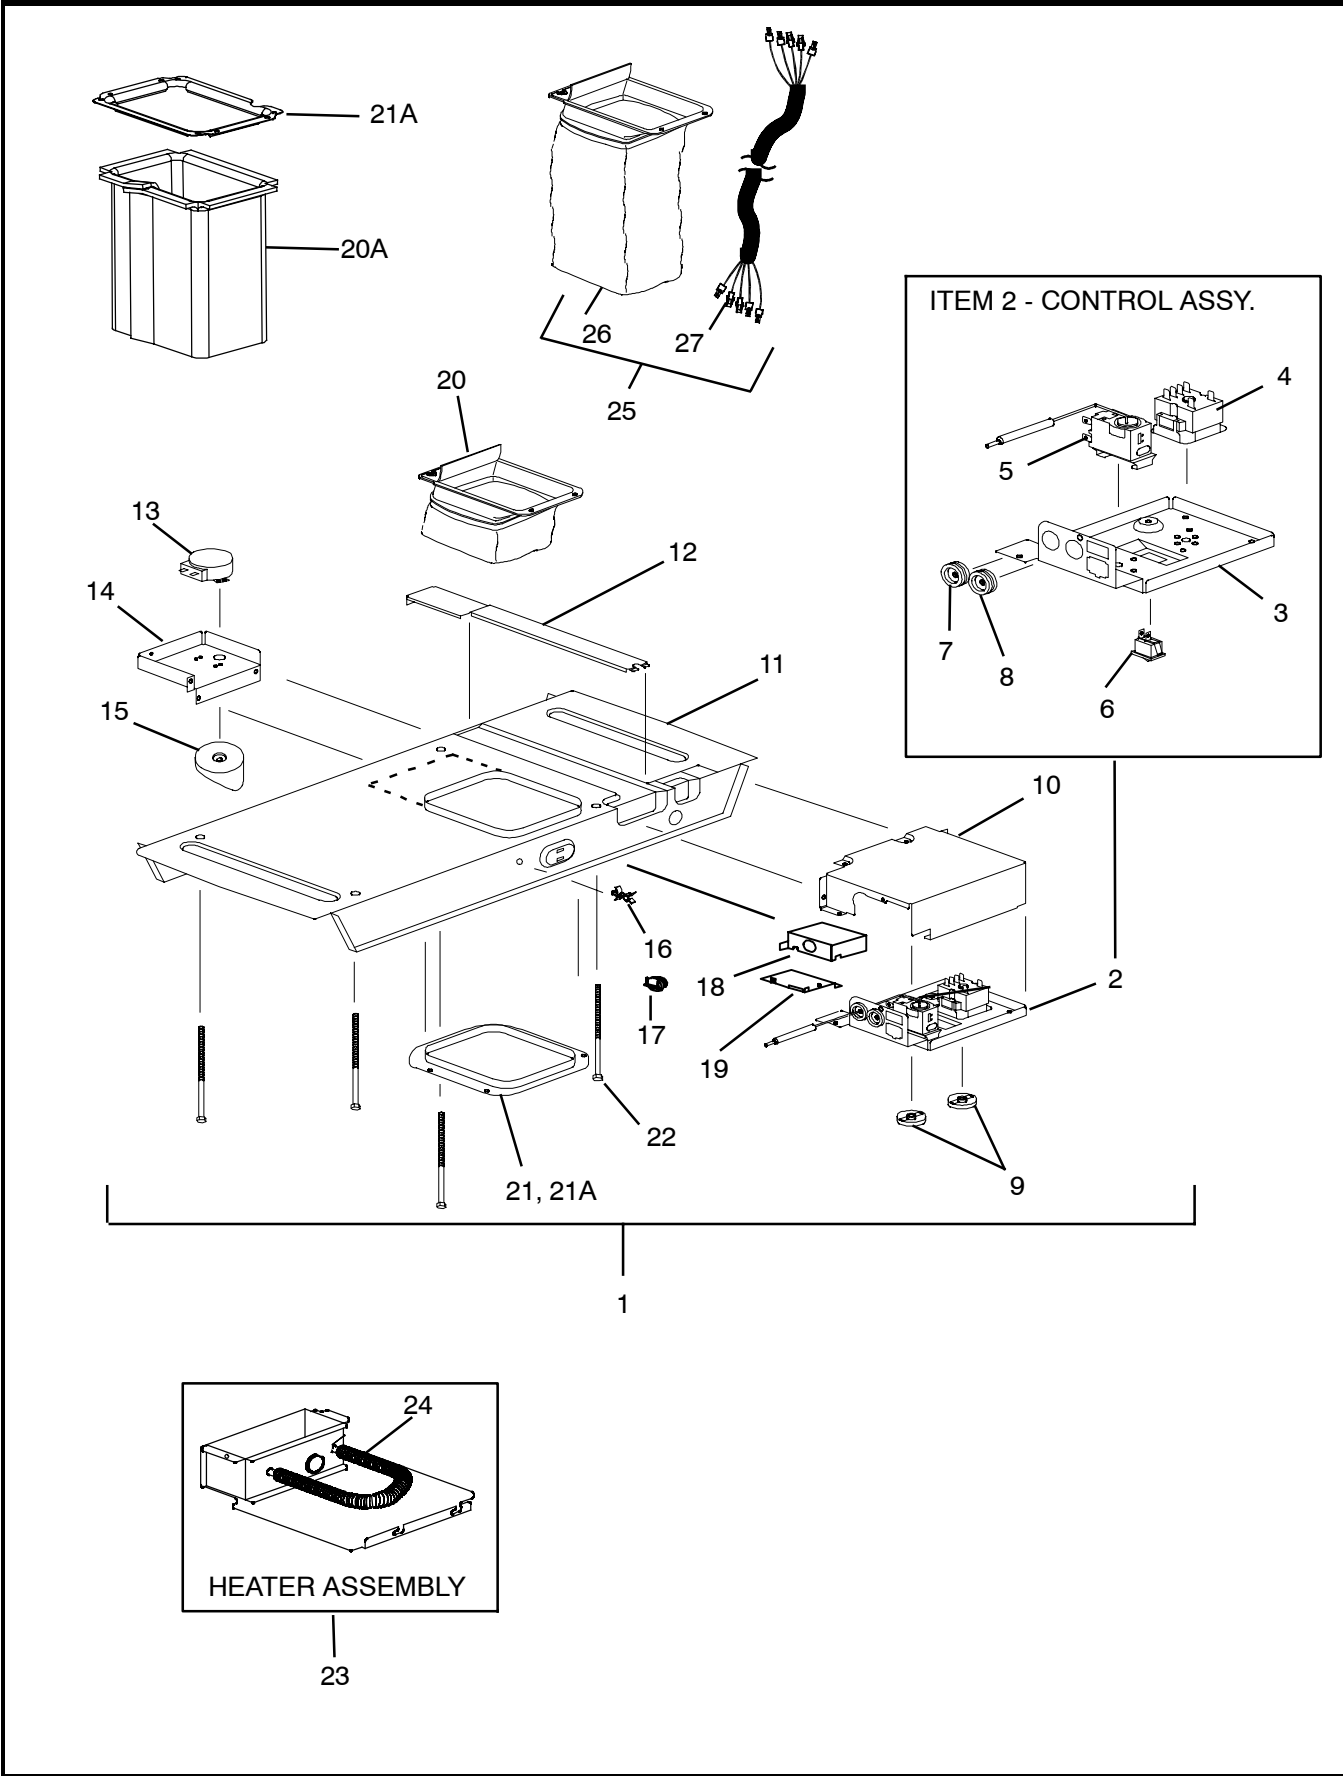

9 . . CEILING UNIT - FREE BLOW - HEAT/COOL - 99-00469-02 & -03

9.1 Panel Assembly - For Ceiling Units 99-00469-02 & -03

9.1 Panel Assembly - 99-00469-02 & -03 (Continued):

Item	Part Number	Description	Qty
1	79-50037-00	Panel Assembly, Ceiling, White (Prior to S/N 1301Y70161) (For 99-00469-02)	1
	79-50086-00	Panel Assembly, Ceiling, White (Starting S/N 0105Y80001) (For 99-00469-02)	1
	79-50050-00	Panel Assembly, Ceiling, Ivory (Prior to S/N 0105Y80001) (For 99-00469-03)	1
	79-50090-00	Panel Assembly, Ceiling, Ivory (Starting S/N 0105Y80001) (For 99-00469-03)	1
	79-50112-00	Panel Assembly, Ceiling, White (Starting S/N 5106Y80001) (For 99-00469-02)	1
2	79-50038-00	Control Assembly, H/C - Includes:	1
3	68-50055-00	... Control Box 2	1
4	10-50047-00	... Switch, Rotary (Master Control) H/C	1
5	12-50071-00	... Thermostat H/C	1
6	10-50036-00	... Switch, Rocker	1
7	58-50047-00	... Grommet, Neoprene	1
8	58-50087-00	... Cord, Push, (Strain Relief)	1
9	44-50016-00	Knob Assembly (White) (For 99-00469-02)	2
	44-50021-00	Knob Assembly (Ivory) (For 99-00469-03)	2
10	68-50056-00	Cover, Control Box 2	1
11	79-50039-00	Insulation Assembly, Ceiling Panel (Prior to S/N 0105Y80001)	1
	79-50087-00	Insulation Assembly, Ceiling Panel (Starting S/N 0105Y80001)	1
12	68-50057-00	Guard Assembly, Wire	1
13	54-50068-00	Motor, Air Sweep H/C	1
14	68-50084-00	Bracket, Air Sweep Motor	1
15	58-50113-00	Cam	1
16	44-50014-00	Standoff, Wire	1
17	44-50017-00	Strain Relief (Prior to S/N 5106Y80001)	1
	44-50027-00	Fitting, Conduit (Starting With S/N 5106Y80001)	1
18	68-50064-00	Junction Box (Prior to S/N 5106Y80001)	1
	68-50129-00	Junction Box (Starting With S/N 5106Y80001)	1
19	68-50065-00	Cover, Junction Box	1
20	NLA	Duct Assembly (Prior To S/N 0105Y80001) (79-50032-00)	1
	79-50098-00	Duct Assembly (Increased Opening Starting with S/N 0105Y80001)	1
20A	79-50083-00	Duct Assembly (Starting With S/N 1706Y82471)	1
21	58-50057-00	Plate, Duct (Prior To S/N 0105Y80001)	1
21A	58-50108-00	Plate, Duct (Starting With S/N 0105Y80001) Standard & Low Profile	2
22	34-50054-00	Bolt, Mounting (5/16-18 X 7.36 Inch)	4
23	24-50002-00	Heater Assembly, 120V, Includes: (Prior to S/N 3507Y85001)	1
	24-50005-00	Heater Assembly, 120V, Includes: (Starting With S/N 3507Y85001)	1
24	68-50059-00	... Heater, Bimetal, (Prior to S/N 3507Y85001)	1
	24-50007-00	... Heater, Bimetal, (Starting With S/N 3507Y85001)	1
25	76-50096-00	Thick Roof Kit - Includes:	1
26	NSS	... Transition Duct Assembly	1
27	22-50256-00	... Wire Harness Assembly	1