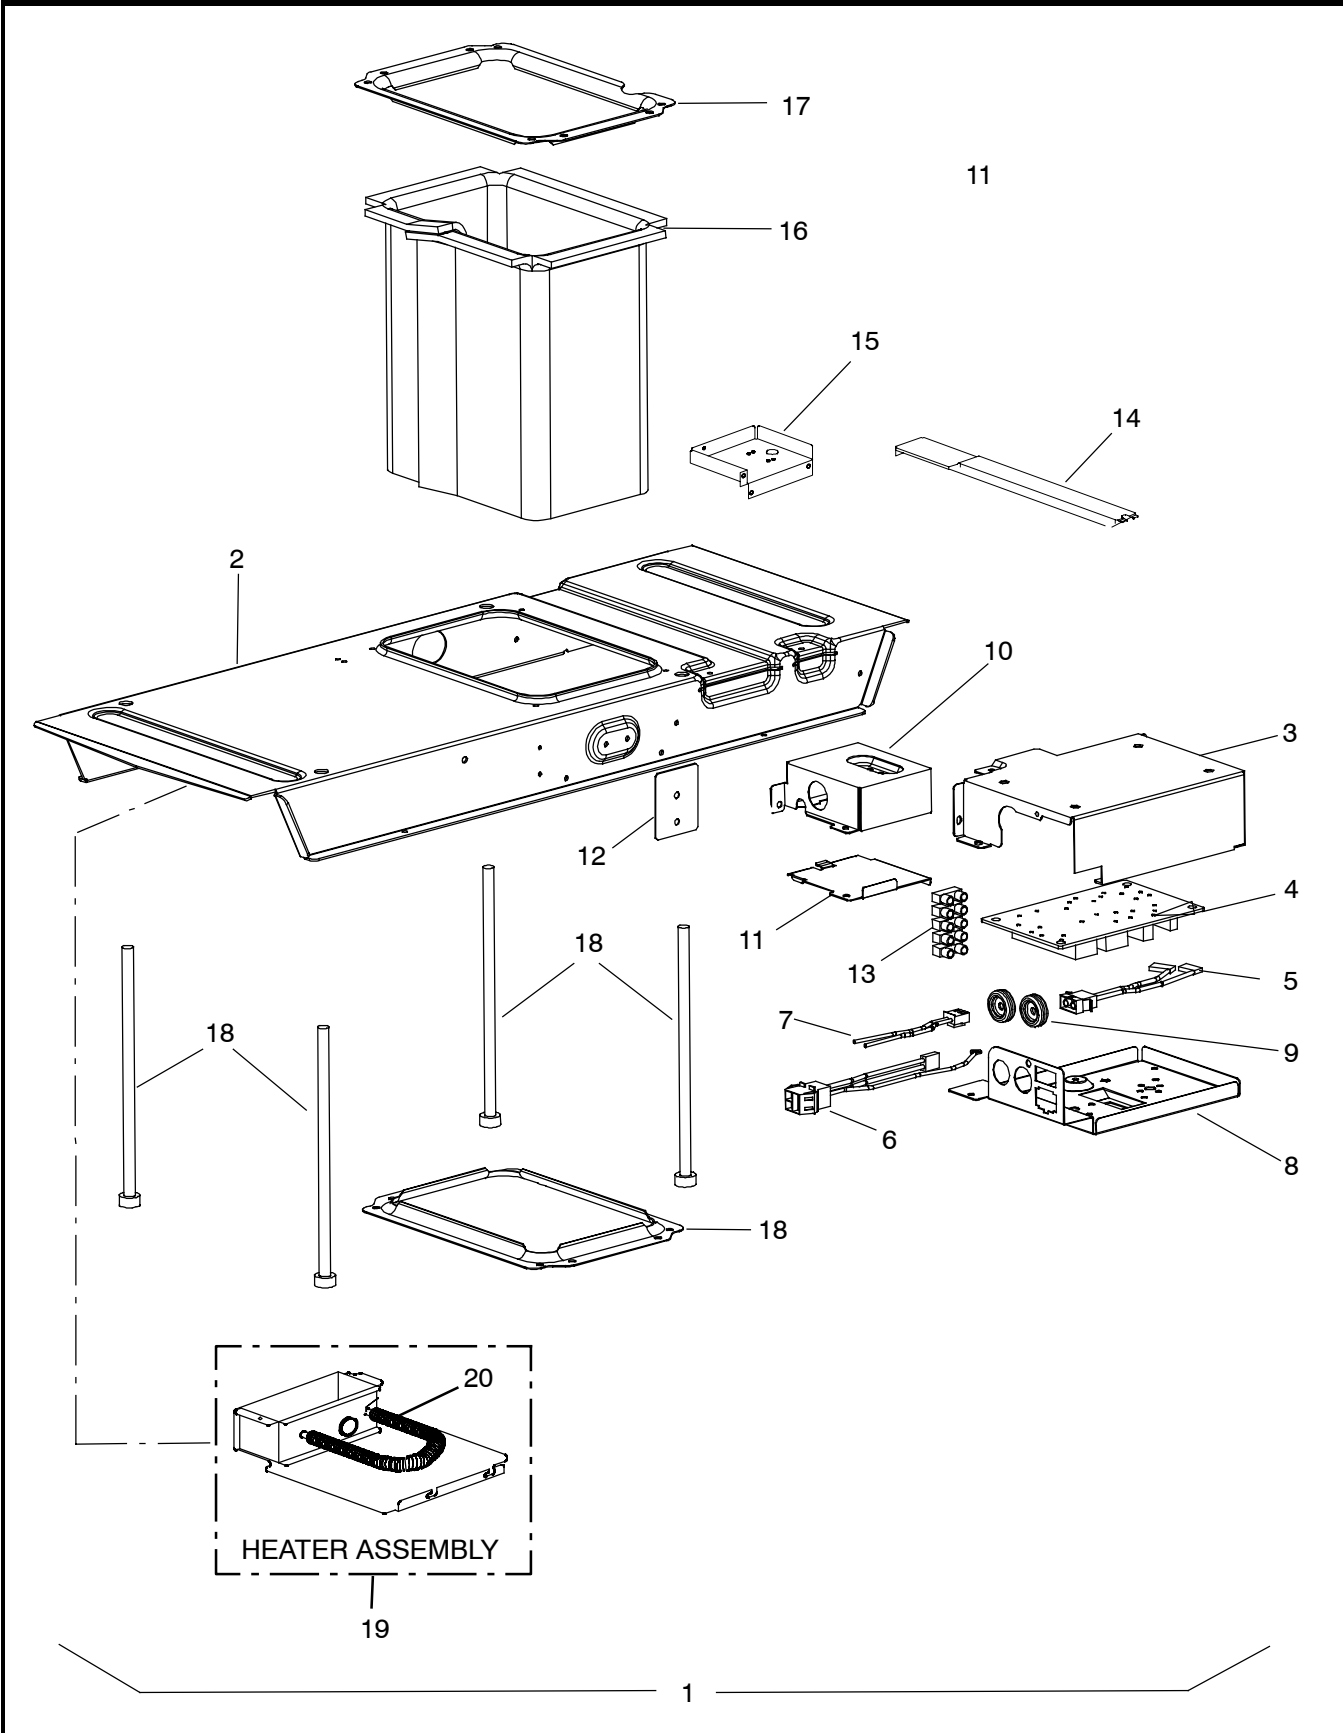

16 . CEILING UNIT - FREE BLOW - HEAT/COOL - 99-00469-17

16.1 Panel Assembly - For Ceiling Unit 99-00469-17

16.1 Panel Assembly - For Ceiling Unit 99-00469-17 (Continued):

Item	Part Number	Description	Qty
1	79-50121-00	Panel Assembly, Ceiling	1
2	79-50087-00	Insulation Assembly, Ceiling Panel	
3	86-50023-00	Sub Assembly, Cover Control Box 2 - Includes:	1
4	12-50154-00	PCB Assembly, Power	1
5	22-50263-00	Wire Assembly, A	1
6	22-50328-00	Wire Assembly, B	1
7	22-50386-00	Wire Assembly, I	1
8	68-50055-00	Control Box 2	1
9	58-50047-00	Grommet, Neoprene	2
10	68-50129-00	Junction Box	1
11	68-50065-00	Cover, Junction Box	1
12	68-50082-00	Bracket, T/B	1
13	22-50330-00	Terminal Block	1
14	68-50057-00	Guard, Wire Assembly	1
15	68-50084-00	Bracket, Air Sweep Motor	1
16	79-50083-00	Duct Assembly, Flexible	1
17	58-50108-00	Plate, Duct	1
18	34-50054-00	Bolt, Mounting (5/16-18 X 7.36 Inch Long)	4
19	24-50005-00	Heater Assembly	1
20	24-50007-00	Bimetal	1