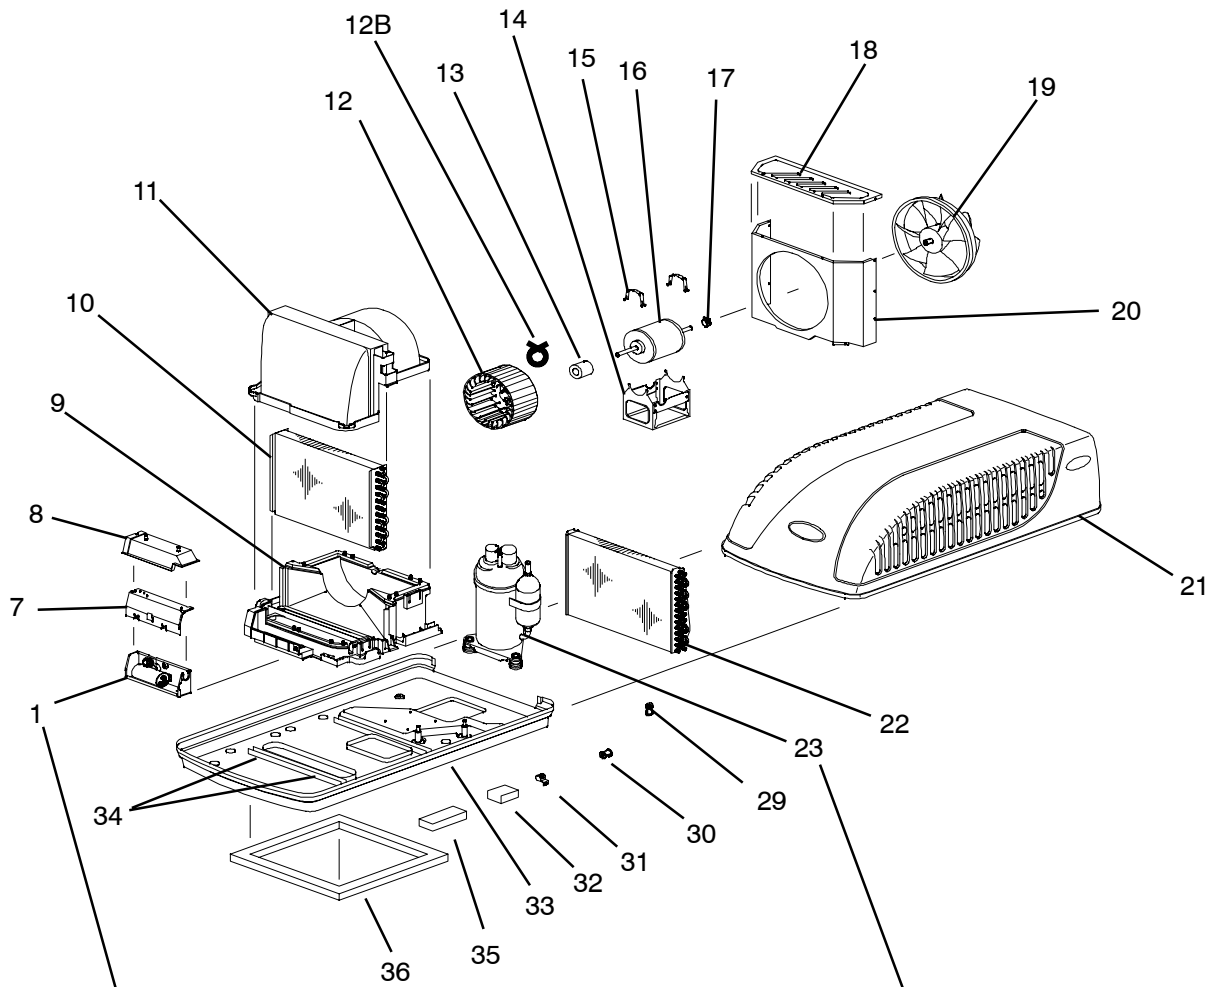

2 . . UPPER UNIT - STANDARD - 99-00468-02 & -03