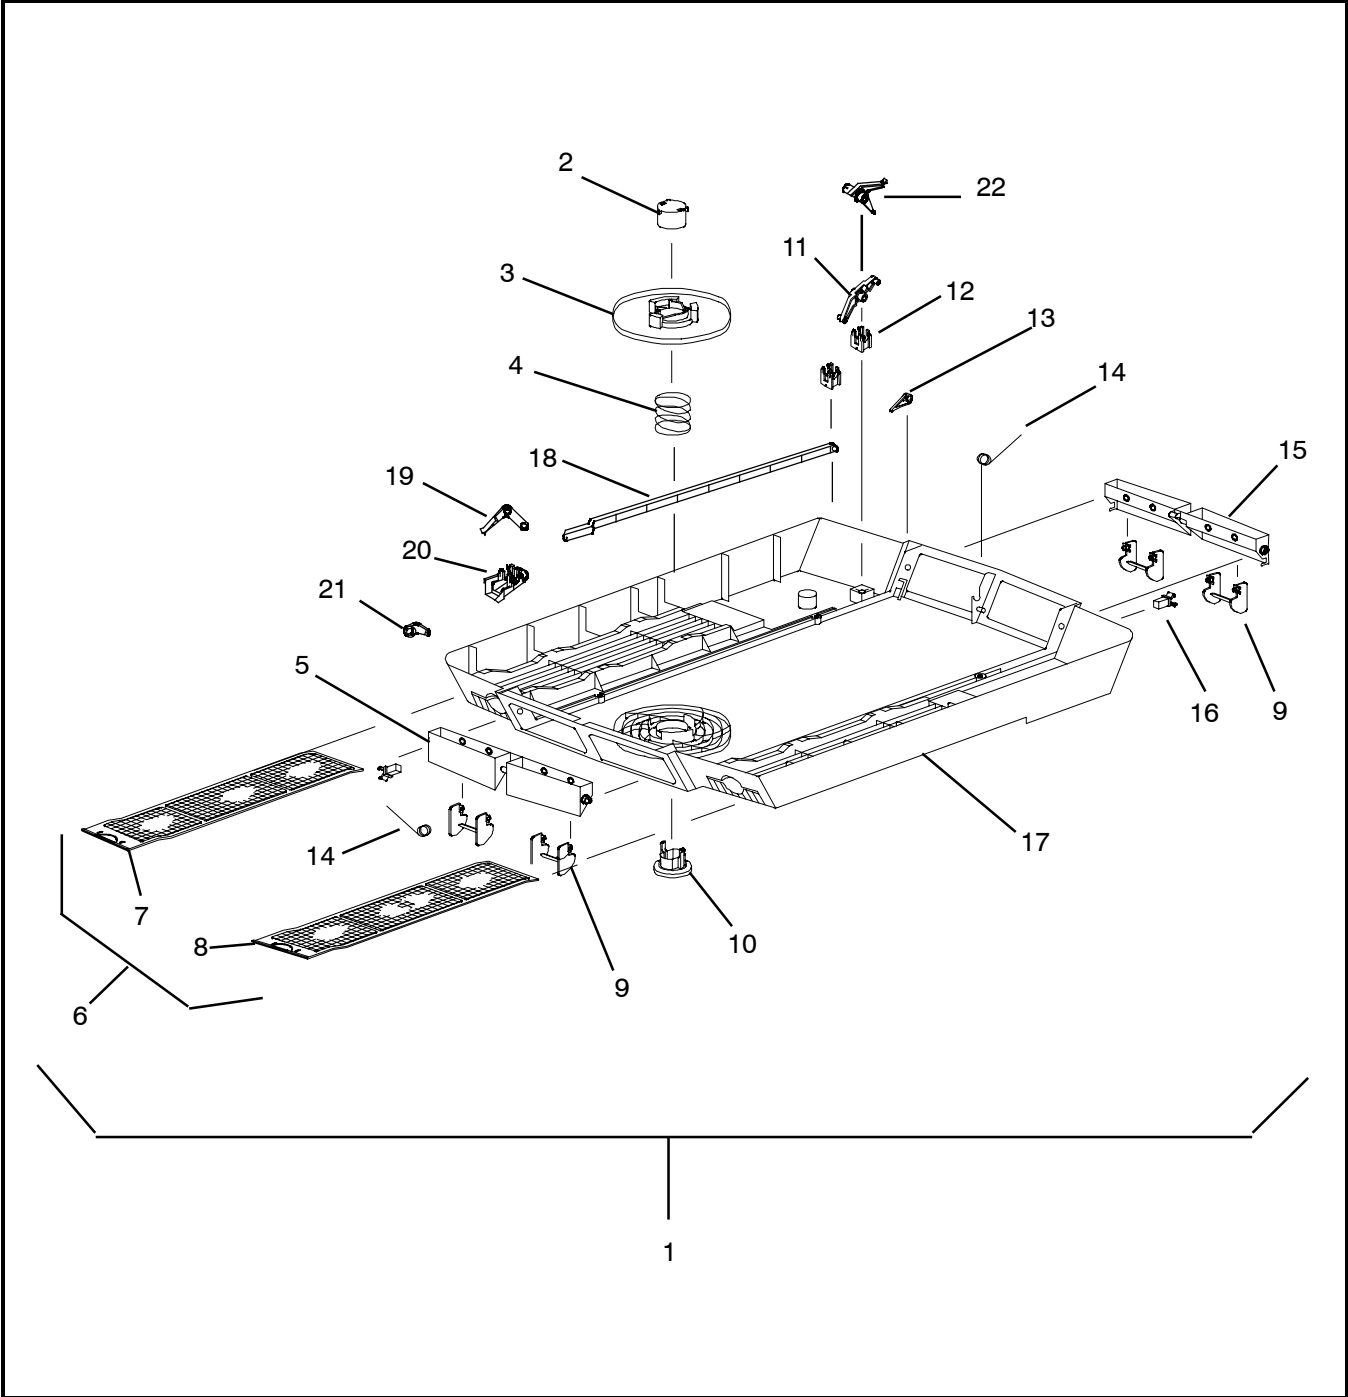

14.2 Grill Assembly - For Ceiling Units 99-00469-11 & -12

14.2 Grill Assembly - For Ceiling Units 99-00469-11 & -12 (Continued):

Item	Part Number	Description	Qty
1	79-50075-00	Grill Assembly, Ceiling (White) (For 99-00469-11)	1
	79-50077-00	Grill Assembly, Ceiling (Ivory) (For 99-00469-12)	1
2	58-50060-00	Bracket, Door	1
3	79-50034-00	Diffuser, Door Assembly	1
4	73-50004-00	Spring, Door	1
5	58-50054-00	Blade, Horizontal, Front (White-Beige 98) (Prior To S/N 2901Y70001 - For 99-00469-11)	1
	58-50111-00	Blade, Horizontal, Front (Polar White 21) (Starting S/N 2901Y70001 - For 99-00469-11)	1
	58-50070-00	Blade, Horizontal, Front (Ivory) (For 99-00469-12)	1
6	79-50048-00	Filter Package, Air, (White) - Includes:	1
7	NSS	. . . Filter Assembly, Left, (White)	3
8	NSS	. . . Filter Assembly, Right, (Right)	3
6	79-50055-00	Filter Package, Air, (Ivory) - Includes:	1
7	NSS	. . . Filter Assembly, Left, (Ivory)	3
8	NSS	. . . Filter Assembly, Right, (Ivory)	3
9	58-50055-00	Blade, Vertical, (White) (For 99-00469-11)	4
	58-50072-00	Blade, Vertical, (Ivory) (For 99-00469-12)	4
10	58-50056-00	Handle, Door, (White) (For 99-00469-11)	1
	58-50073-00	Handle, Door, (Ivory) (For 99-00469-12)	1
11	58-50081-00	Link (#1)	1
12	58-50062-00	Bracket, Link, (#1)	2
13	58-50112-00	Arm, (#1)	1
14	73-50007-00	Spring, Link, (Blade "R")	2
15	58-50058-00	Blade, Horizontal, Rear (White) (For 99-00469-11) Prior to S/N 4799Y70431	1
	58-50105-00	Blade, Horizontal, Rear (White) (For 99-00469-11) Starting S/N 4799Y70431	1
	58-50071-00	Blade, Horizontal, Rear (Ivory) (For 99-00469-12)	1
16	44-50009-00	Latch, Push	2
17	79-50076-00	Insulation Assy, Ceiling Grill, (White) (For 99-00469-11)	1
	79-50078-00	Insulation Assy, Ceiling Grill, (Ivory) (For 99-00469-12)	1
18	58-50084-00	Bar, Connecting	1
19	58-50083-00	Link (#2)	1
20	58-50085-00	Bracket, Link (#2)	1
21	58-50086-00	Arm (#2)	1
22	58-50082-00	Link, (#3)	1