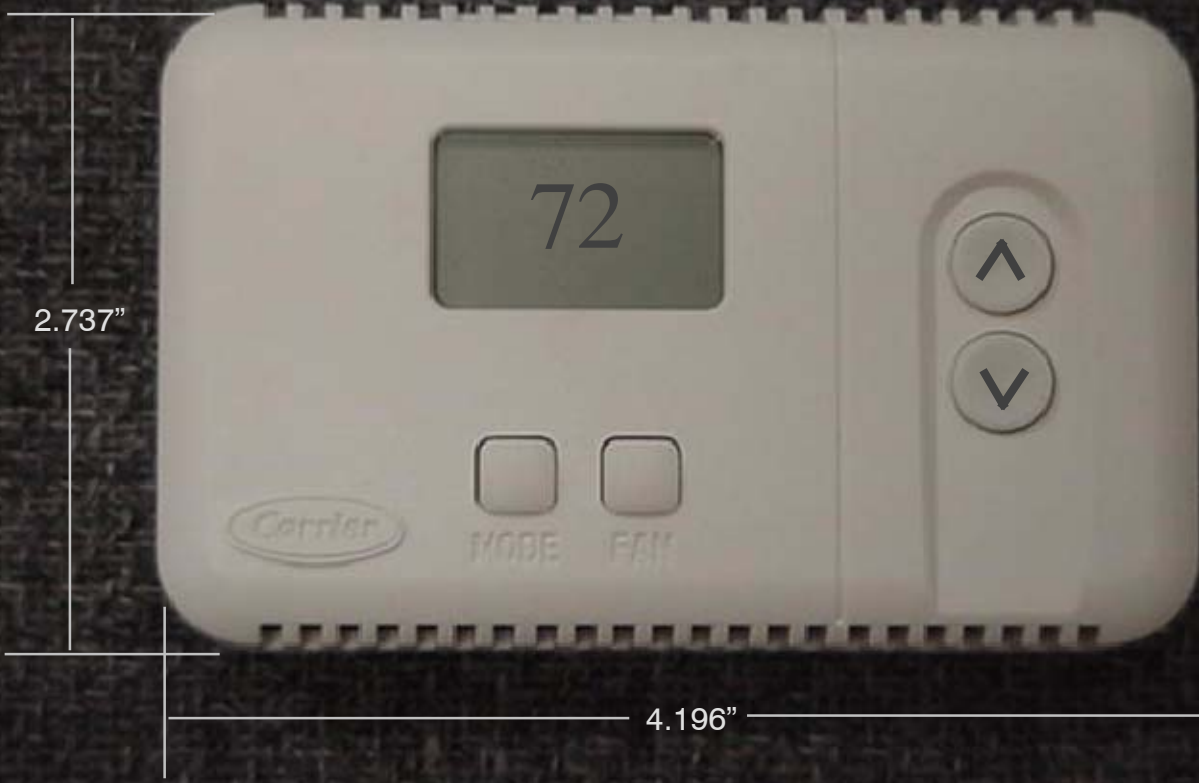

25 . WIRED THERMOSTAT ACCESSORY - WITH OR WITHOUT FURNACE OPERATION

Item	Part Number	Description	Qty
1	1110-420	Heat/Cool Wall Thermostat (With Furnace Operation)	1
	1110-421	Cool Only Wall Thermostat (Without Furnace Operation)	1

NOTE: Wired Thermostats are used with 99-00469-22, -29, -30, -31, -32, -33 & -34