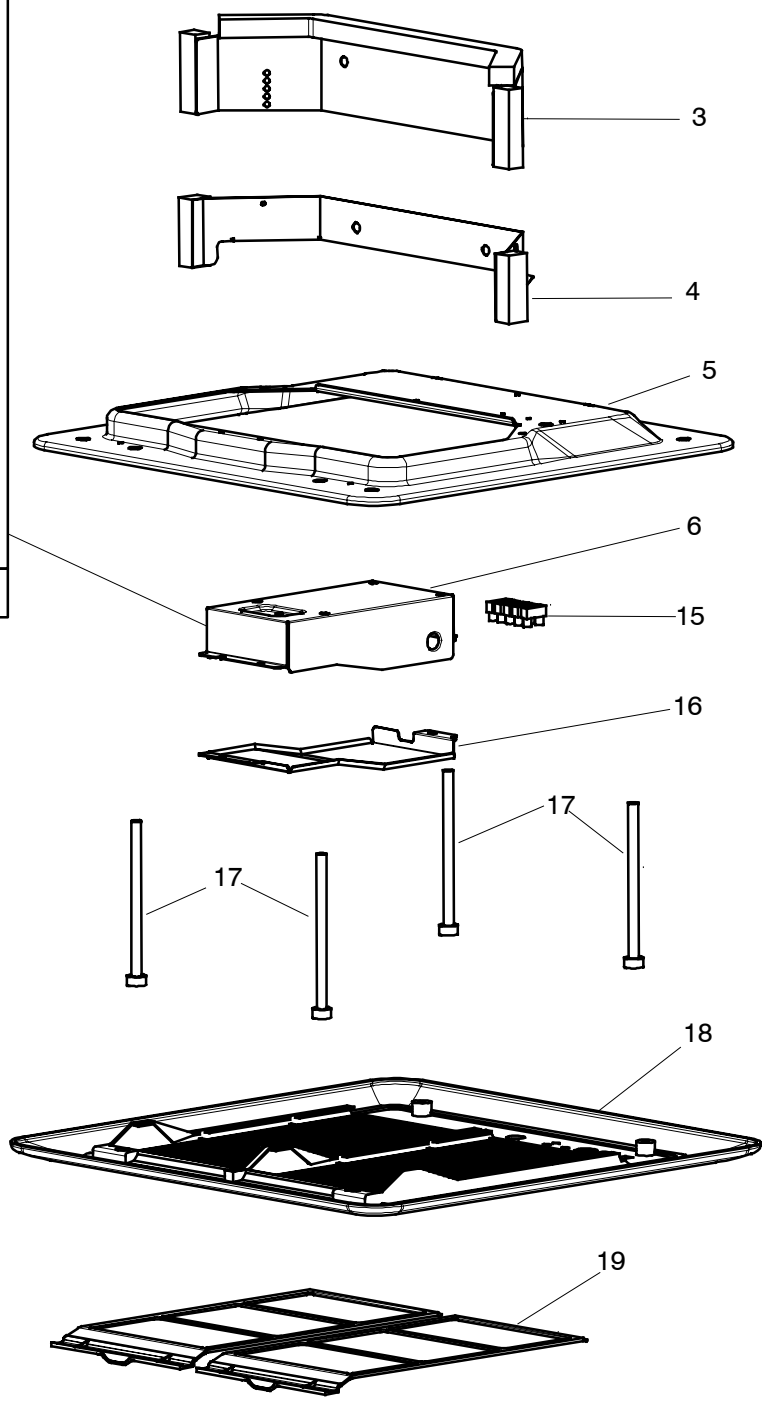

19 . CEILING UNIT FOR DUCTED - COOL ONLY - WIRED THERMOSTAT (99-00469-22)