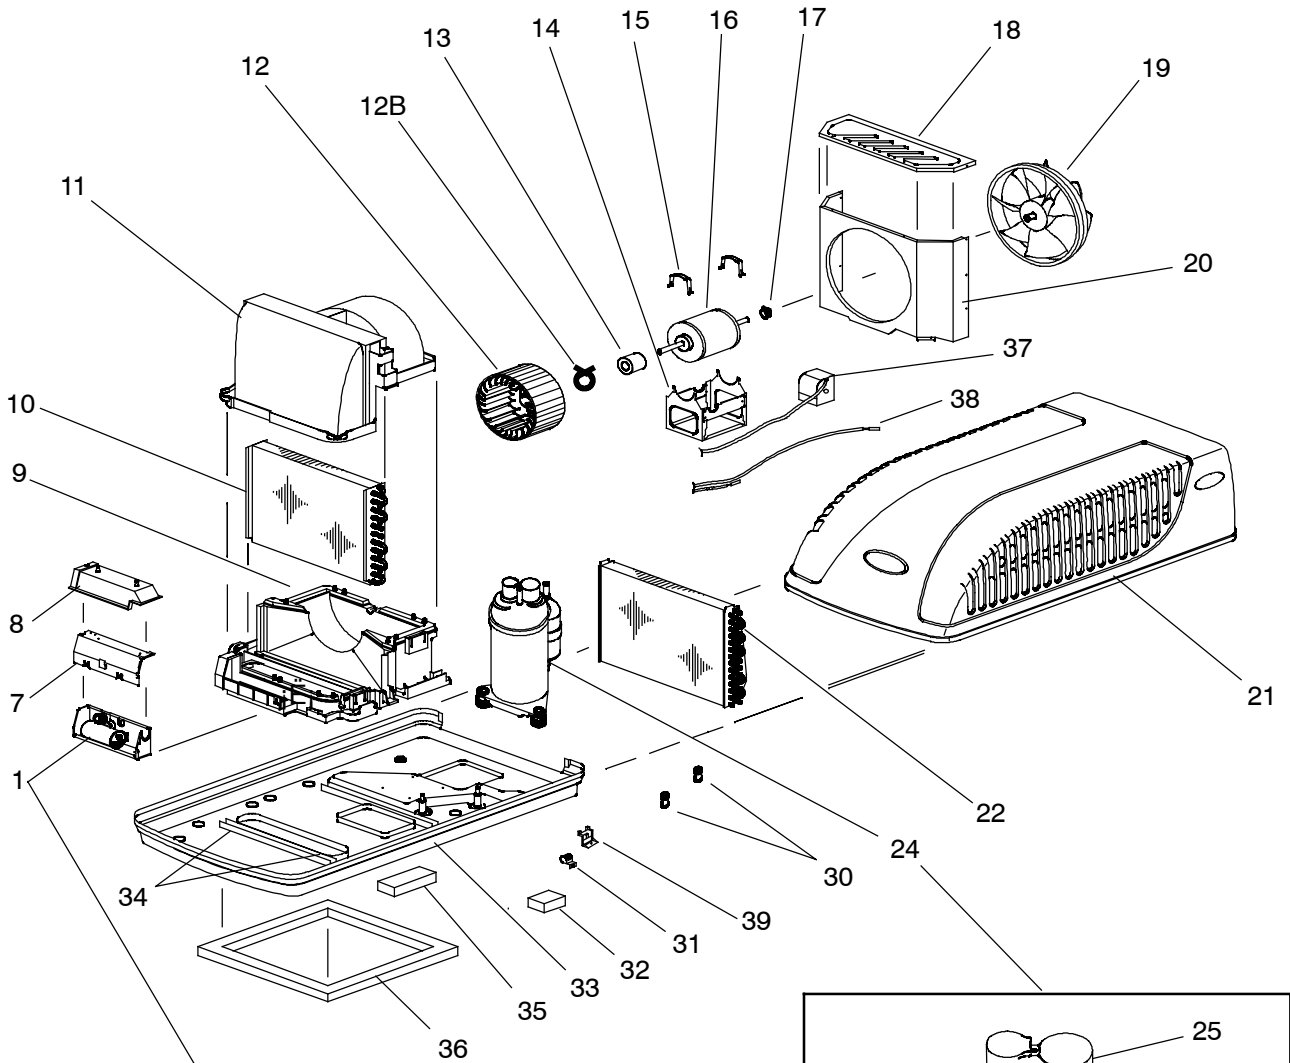

4 . . HEAT PUMP - UPPER UNIT - DUCTED - HEAT/COOL - 99-00468-06, -06PA6S, -07 & -26

4 . . HEAT PUMP - UPPER UNIT - DUCTED - HEAT/COOL - 99-00468-06, -06PA6S, -07 & -26 (Continued):

Item	Part Number	Description	Qty
1	91-50004-00	Upper Control Box Assembly - Includes: (For CLK Compressors Only)	1
	91-50015-00	Upper Control Box Assembly - Includes: (SSEC Compressors Only)	1
2	68-50049-00	... Box, Control	1
3	22-50253-00	... Capacitor (For CLK Compressors Only)	1
	22-50258-00	... Capacitor (SSEC Compressors Only)	1
4	44-50008-00	... Clip, Thermistor	1
5	12-55064-00	... Thermistor, Start	1
6	22-50257-00	... Wire Assembly A	1
7	68-50050-00	Cover, Control Box	1
8	58-50049-00	Cover, Water	1
9	58-50050-00	Scroll Assembly, Lower	1
10	08-50010-00	Coil Assembly, Evaporator, (Indoor)	1
11	58-50051-00	Scroll Assembly, Upper	1
12	38-50034-00SV	Blower Wheel Assembly - Includes:	1
12A	NSS	... Blower Wheel	1
12B	44-50011-00	... Clip, Compression	1
13	54-50069-00	Seal, Fan Motor	1
14	68-50051-00	Bracket Assembly, Motor	1
15	44-50010-00	Clip, Mounting	2
16	54-50093-00	Motor, Fan	1
17	44-50011-00	Ring, Compression	1
18	68-50052-00	Cover Assembly, Condenser	1
19	38-50024-00	Fan, Propeller	1
20	68-50068-00	Orifice, Condenser	1
21	79-50066-00	Cover Assembly, Exterior (White) (For 99-00468-06)	1
	79-50067-00	Cover Assembly, Exterior (Ivory) (For 99-00468-07)	1
	79-50119-00	Cover Assembly, Exterior (Black) (For 99-00468-26)	1
22	08-50013-00	Coil Assembly, Outdoor (Prior to S/N 2902Y70001)	1
23	08-50016-00	Coil Assembly, Outdoor (Starting with S/N 2902Y70001)	1
24	NLA	Compressor - Includes (18-50002-00) (CLK Compressor)	1
	18-50010-00	Compressor (SSEC) - Includes:	1
25	68-50054-00	... Cover, Terminal (CLK Compressor Only)	1
	68-50083-00	... Cover, Terminal (SSEC Compressor Only)	1
26	10-50037-00	... Overload Protector (CLK Compressor Only)	1
	10-50063-00	... Overload Protector (SSEC Compressor Only)	1
27	34-50028-00	... Nut, Lock	3
28	34-50077-00	... Washer, Cap	3
29	58-50059-00	... Grommet	3