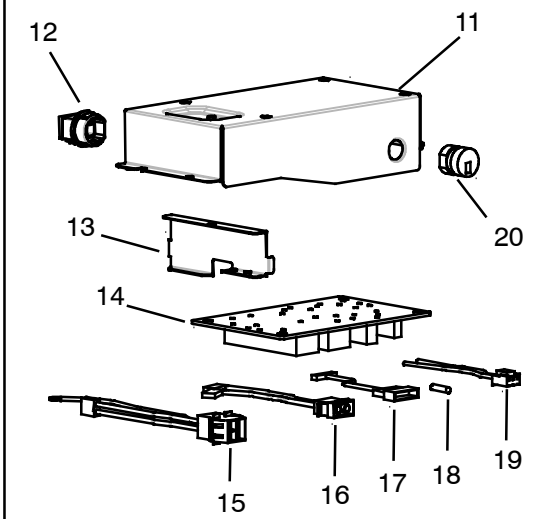

MODEL 68RV0011MS (THICK ROOF KIT)

ITEM 10 POWER BOX ASSEMBLY