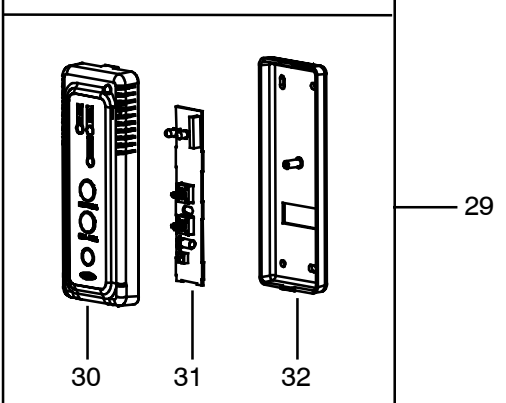

WALL SENSOR ASSY