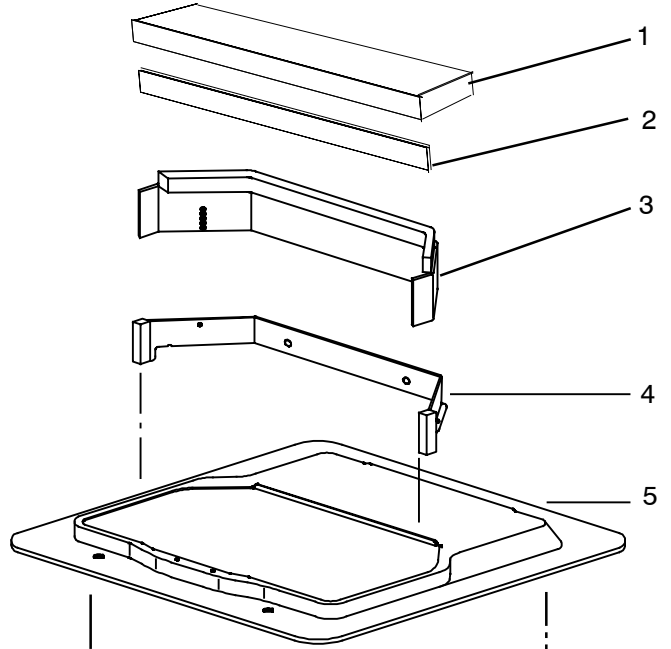

15 . HEAT PUMP - CEILING UNIT FOR DUCTED - 99-00469-13 (Continued):

Item	Part Number	Description	Qty
1	42-50029-00	Insulation, Bottom Base (1.18" Thick X 3.94" Wide X 14.1" Long)	1
2	42-50030-00	Seal, Divider (0.12" Thick X 1.58" Wide X 16.18" Long)	1
3	68-50060-00	Telescoping Divider Assembly (2" to 2.75")	1
	68-50061-00	Telescoping Divider Assembly (3.25" to 4.25")	1
	68-50062-00	Telescoping Divider Assembly (5" to 6")	1
4	68-50063-00	Divider Assembly	1
5	79-50042-00	Insulation Assembly, Frame Panel	1
6	91-50009-00	Control Box Assembly - Includes:	1
7	12-50086-00	... PCB Assembly, Display	1
8	NLA	... PCB Assembly, Main (Prior To S/N 2603Y80961) (12-50087-00)	1
	12-50098-00	... PCB Assembly, Main (Starting With S/N 4704Y80909)	1
9	58-50114-00	... Cover, PCB	1
10	12-50084-00	... Thermistor Assembly	1
11	22-50261-00	... Wire Assembly, G	1
12	91-50014-00	Power Box Assembly - Includes:	1
13	68-50070-00	... Power Box, Sub-Assembly (Requires 44-50027-00 Fitting)	1
14	44-50017-00	... Strain Relief (Prior to S/N 5106Y80001)	1
	44-50027-00	... Fitting, Conduit (Starting with S/N 5106Y80001)	1
15	68-50071-00	... Barrier	1
16	12-50088-00	... PCB Assembly, Power	1
17	22-50262-00	... Wire Assembly, B	1
18	22-50263-00	... Wire Assembly, A	1
19	22-50259-00	... Wire Assembly, H	1
20	22-50265-00	... Wire Assembly, A	1
21	22-50260-00	... Fuse (3 Amp)	1
22	22-50264-00	... Wire Assembly I	1
23	44-50019-00	Cord, Push	1
24	68-50072-00	Cover Assembly, Control Box	1
25	34-50054-00	Bolt, Mounting (5/16-18 X 7.36 Inch)	4
26	38-50027-00	Filter Assembly, Return Air	2
27	79-50080-00	Grill Assembly, Suction (White)	1
28	58-50088-00	Bracket Assembly, Remote Control, White	1
	58-50131-00	Bracket Assembly, Remote Control, Black	1
29	12-50085-00	Remote Control Asy. Heat Pump (Prior To S/N 4704Y80909)	1
	12-50096-00	Remote Control Asy. Heat Pump, White (Starting With S/N 4704Y80909)	1
	12-50153-00	Remote Control Asy. Heat Pump, Black	1