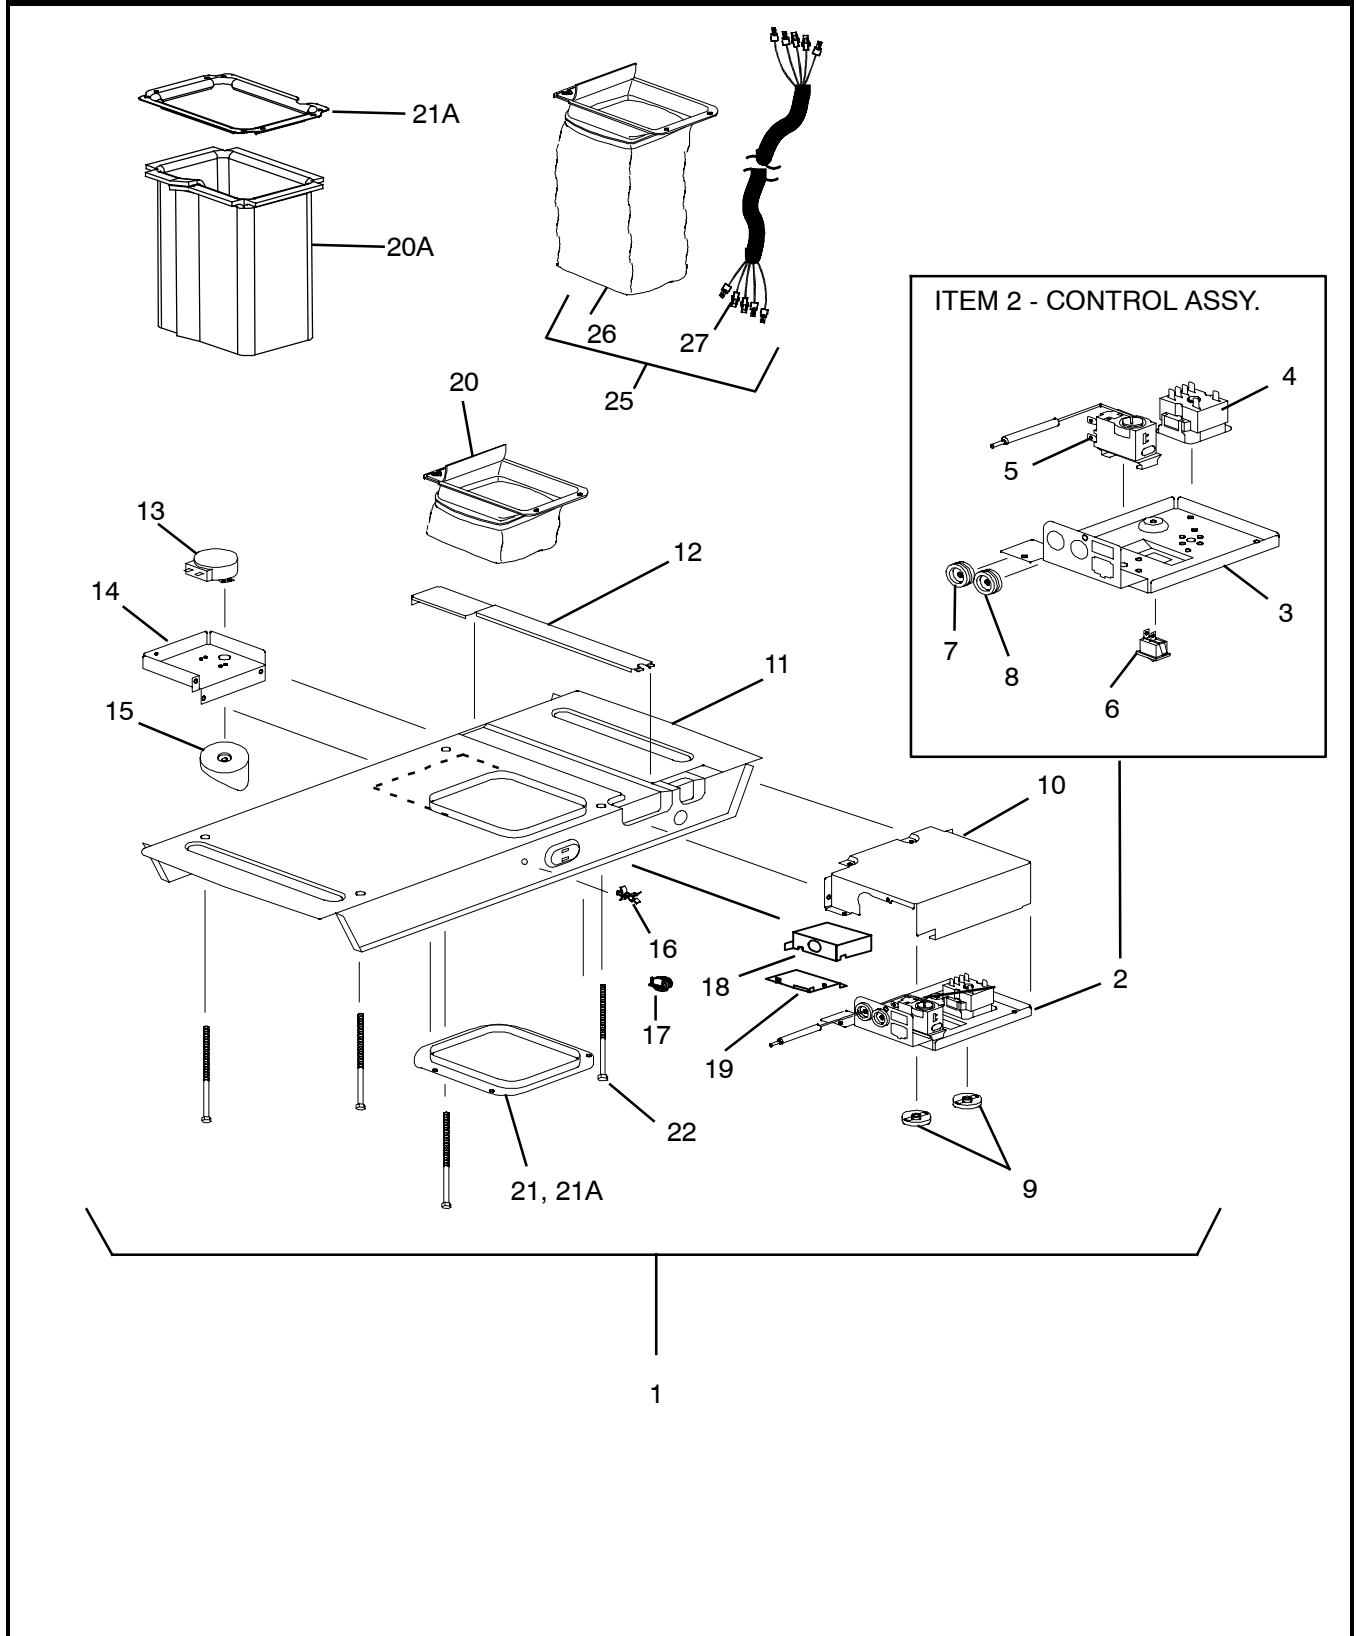

10 . CEILING UNIT - FREE BLOW -COOL ONLY - 99-00469-04 & -05

10.1 Panel Assembly - For Ceiling Units 99-00469-04 & -05

10.1 Panel Assembly- For Ceiling Units 99-00469-04 & -05 (Continued):

Item	Part Number	Description	Qty
1	79-50049-00	Panel Assembly, Ceiling, Ivory (Prior To S/N 0105Y80001) (For 99-00469-05)	1
	79-50088-00	Panel Assembly, Ceiling, Ivory (Starting S/N 0105Y80001) (For 99-00469-05)	1
	79-50113-00	Panel Assembly, Ceiling, White (Starting S/N 5106Y80001) (For 99-00469-04)	1
2	79-50030-00	Control Assembly - Includes:	1
3	68-50055-00	... Control Box 2	1
4	10-50035-00	... Switch, Rotary (Master Control)	1
5	12-55065-00	... Thermostat	1
6	10-50036-00	... Switch, Rocker	1
7	58-50047-00	... Grommet, Neoprene	1
8	58-50087-00	... Cord, Push, (Strain Relief)	1
9	44-50016-00	Knob Assembly (White)	2
	44-50021-00	Knob Assembly (Ivory)	2
10	68-50056-00	Cover, Control Box 2	1
11	79-50035-00	Insulation Assembly, Ceiling Panel	1
12	68-50057-00	Guard Assembly, Wire	1
13	54-50106-00	Motor, Air Sweep, 220VDC	1
14	68-50084-00	Bracket, Air Sweep Motor	1
15	58-50113-00	Cam	1
16	44-50014-00	Standoff, Wire	1
17	44-50017-00	Strain Relief (Prior to S/N 5106Y80001)	1
	44-50027-00	Fitting, Conduit (Starting With S/N 5106Y80001)	1
18	68-50064-00	Junction Box (Prior to S/N 5106Y80001)	1
	68-50129-00	Junction Box (Starting With S/N 5106Y80001)	1
19	68-50065-00	Cover, Junction Box	1
20	NLA	Duct Assembly (Prior To S/N 0105Y80001) (79-50032-00)	1
	79-50098-00	Duct Assembly (Increased Opening - Starting With S/N 0105Y80001)	1
20A	79-50083-00	Duct Assembly (Starting With S/N 1706Y82471)	1
21	58-50057-00	Plate, Duct (Prior To S/N 0105Y80001)	1
21A	58-50108-00	Plate, Duct (Starting With S/N 0105Y80001) Standard & Low Profile	2
22	34-50054-00	Bolt, Mounting (5/16-18 X 7.36 Inch)	4
23	76-50096-00	Thick Roof Kit - Includes:	1
24	NSS	... Transition Duct Assembly	1
25	22-50256-00	... Wire Harness Assembly	1