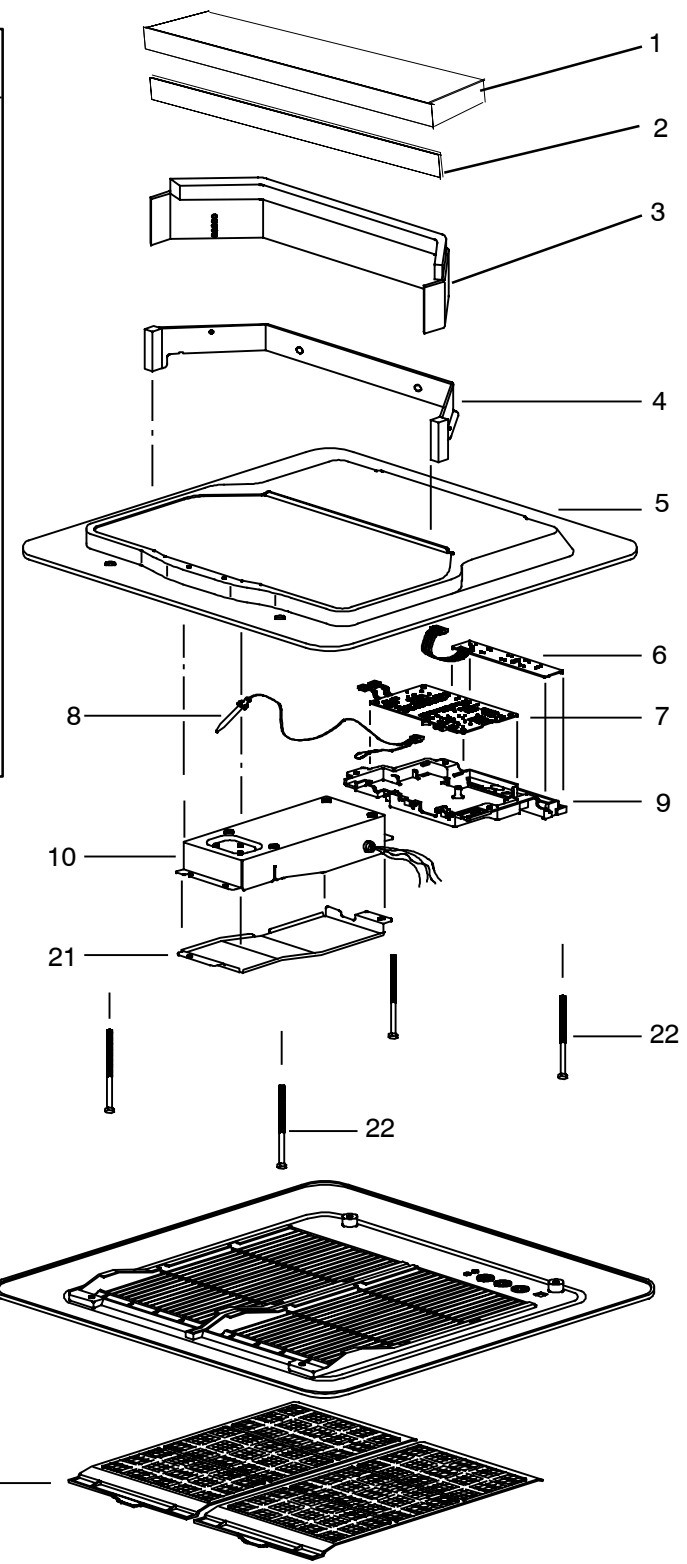

BATTERIES NOT INCLUDED
Requires (2) AAA (1.5 Volt)