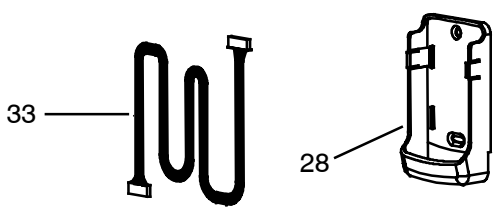

MODEL 68RV0011MS (THICK ROOF KIT)

ITEM 11 POWER BOX ASSEMBLY

WALL SENSOR ASSY

BATTERIES NOT INCLUDED  
Requires (2) AAA (1.5 Volt)

**24 . CEILING UNIT FOR DUCTED - HEAT PUMP - WALL SENSOR (99-00469-38) Continued:**