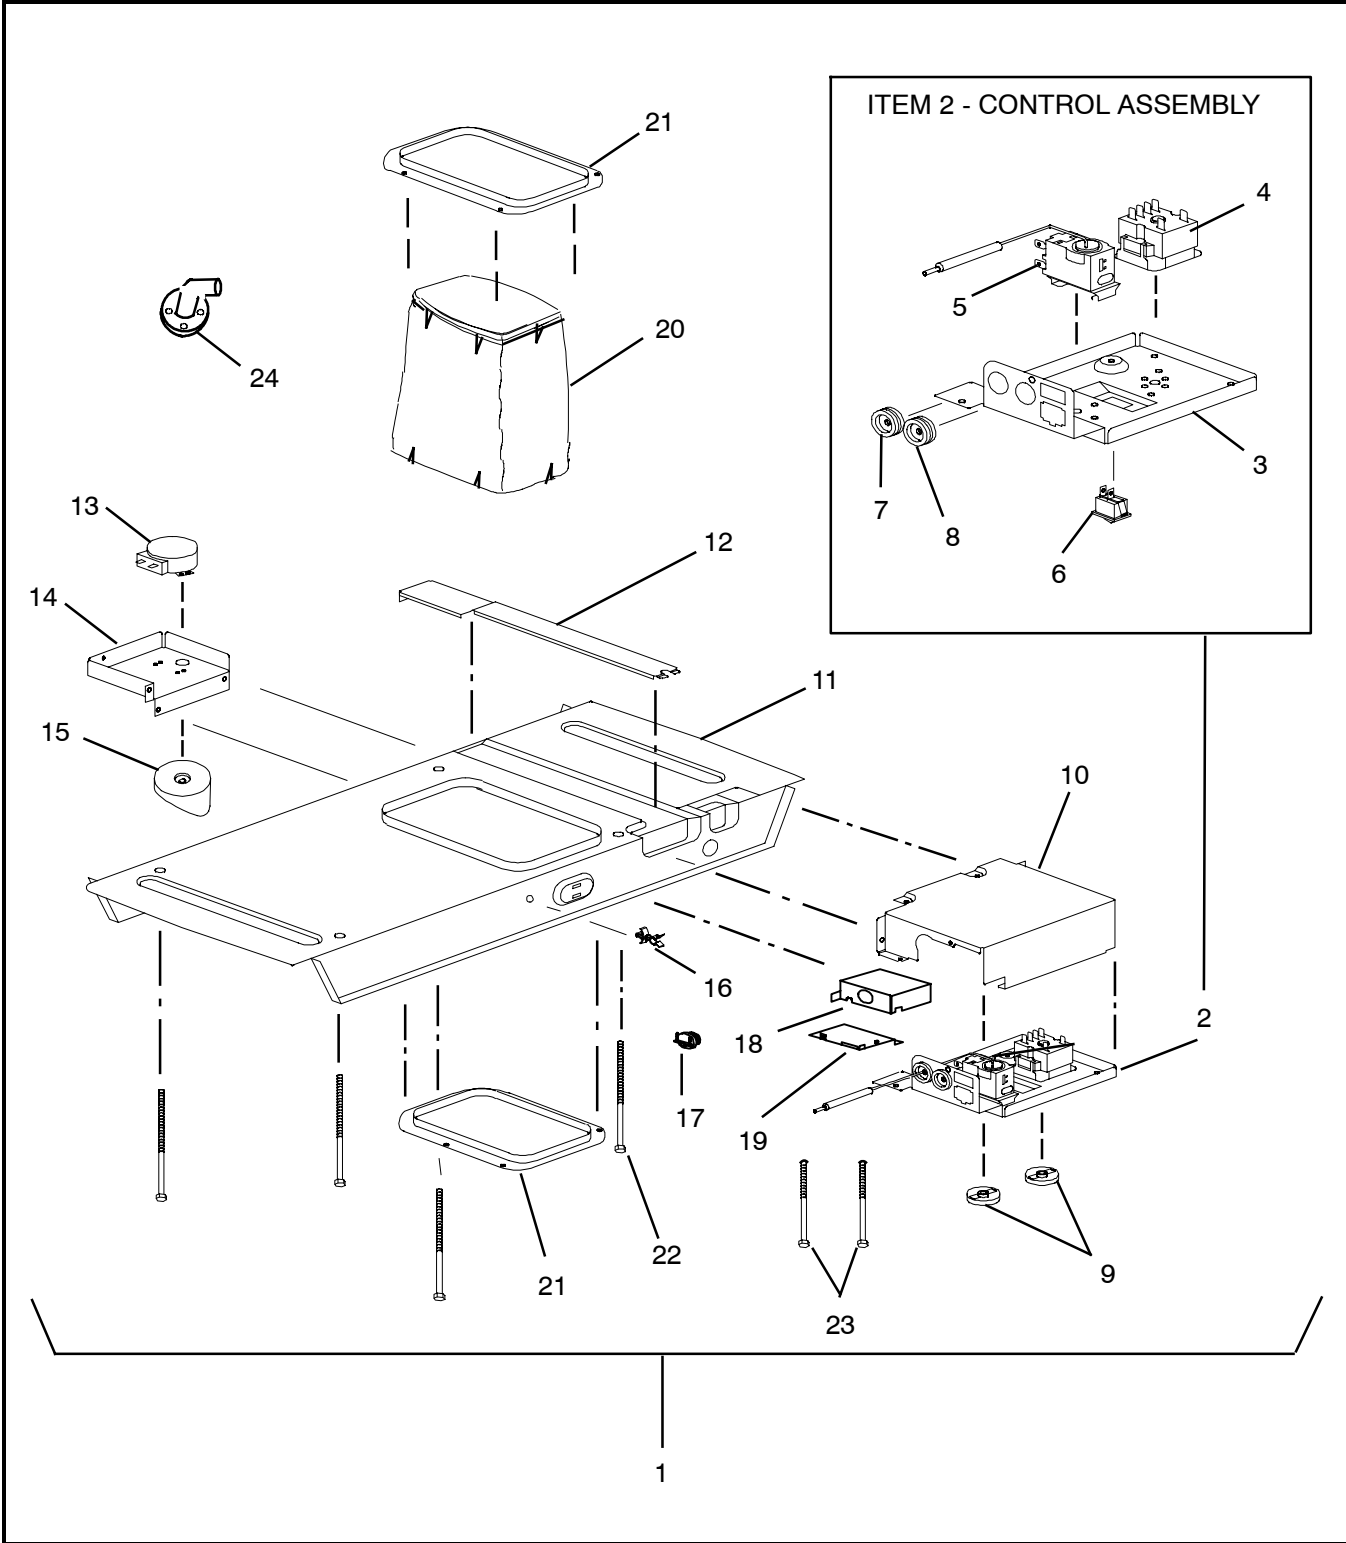

17 . CEILING UNIT - FREE BLOW -COOL ONLY - 99-00469-23 & -24

17.1 Panel Assembly - For Ceiling Unit 99-00469-23 & -24

17.1 Panel Assembly - For Ceiling Unit 99-00469-23 & -24 (Continued):

Item	Part Number	Description	Qty
1	79-50084-00	Panel Assembly, Ceiling, White (For 99-00469-23)	1
	79-50111-00	Panel Assembly, Ceiling, White (Starting with S/N 5106Y80001) (For 99-00469-23)	1
	79-50088-00	Panel Assembly, Ceiling, (Ivory) (For 99-00469-24)	1
2	79-50030-00	Control Assembly - Includes:	1
3	68-50055-00	... Control Box 2	1
4	10-50035-00	... Switch, Rotary (Master Control)	1
5	12-55065-00	... Thermostat	1
6	10-50036-00	... Switch, Rocker	1
7	58-50047-00	... Grommet, Neoprene	1
8	58-50087-00	... Cord, Push, (Strain Relief)	1
9	44-50016-00	Knob Assembly (White) (For 99-00469-23)	2
	44-50021-00	Knob Assembly (Ivory) (For 99-00469-24)	2
10	68-50056-00	Cover, Control Box 2	1
11	79-50085-00	Insulation Assembly, Ceiling Panel	1
12	68-50057-00	Guard Assembly, Wire	1
13	54-50068-00	Motor, Air Sweep	1
14	68-50084-00	Bracket, Air Sweep Motor	1
15	58-50064-00	Cam	1
16	44-50014-00	Standoff, Wire	1
17	44-50017-00	Strain Relief (Prior to S/N 5106Y80001)	1
	44-50027-00	Fitting, Conduit (Starting with S/N 5106Y80001)	1
18	68-50064-00	Junction Box (Prior to S/N 5106Y80001)	1
	68-50129-00	Junction Box (Starting with S/N 5106Y80001)	1
19	68-50065-00	Cover, Junction Box	1
20	79-50083-00	Duct Assembly, Flexible	1
21	58-50108-00	Plate, Duct	1
22	34-50054-00	Bolt, Mounting (5/16-18 X 7.36 Inch)	4
23	34-50073-00	Bolt, Mounting (Short)	2
24	34-50074-00	Plug, Drain	1