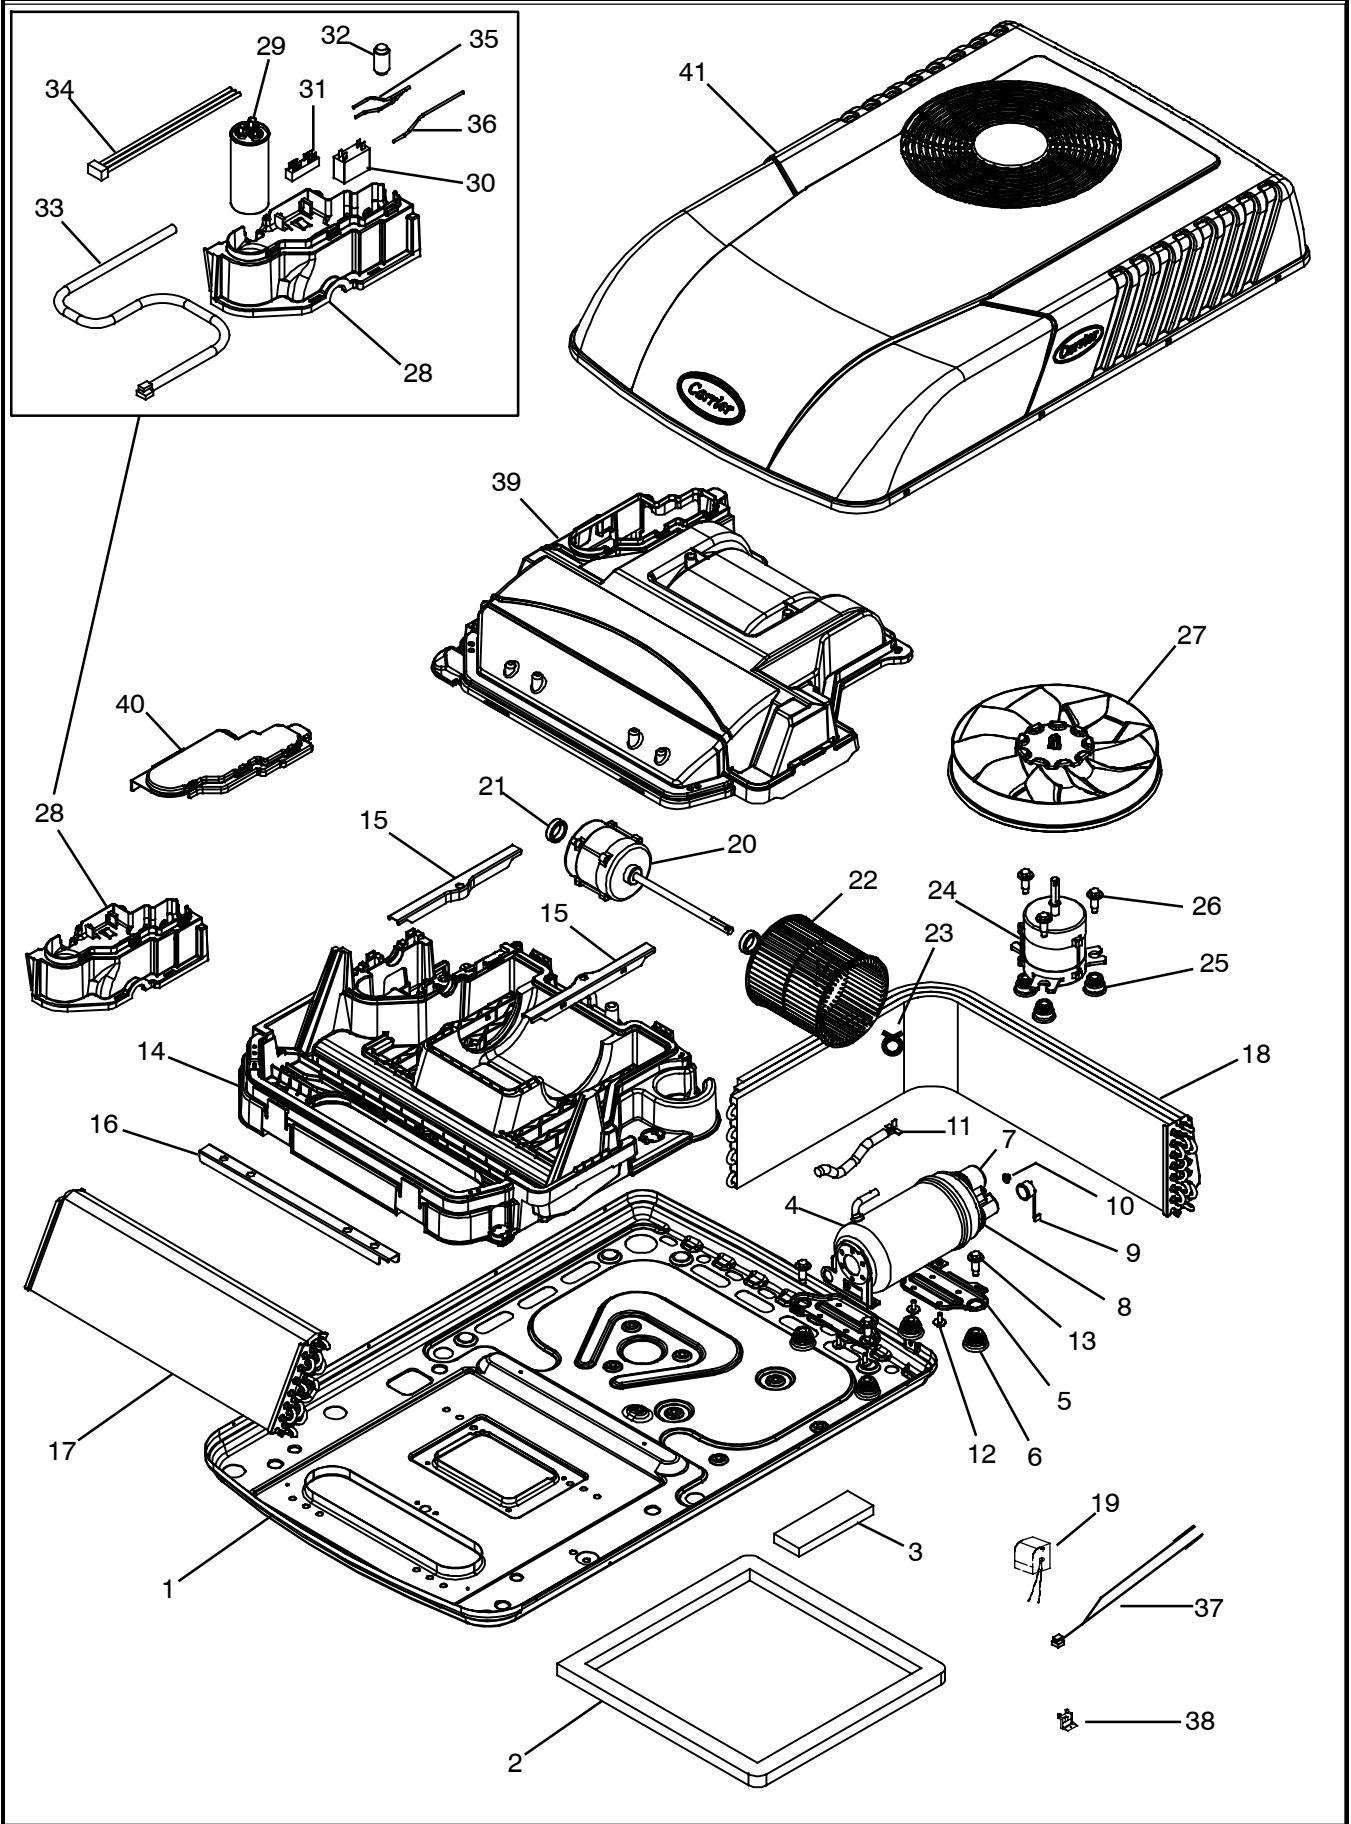

7 .. UPPER UNIT - LOW PROFILE HEAT PUMP - 99-00468-13 & -33

7 .. UPPER UNIT - LOW PROFILE HEAT PUMP- 99-00468-13 & -33 Continued:

Item	Part Number	Description	Qty
1	79-50107-00	Panel Assembly, Base	1
2	42-50026-00	Gasket, Roof	1
3	42-50016-00	Insulation Base 3	3
4	NLA	Compressor (18-50008-00)	1
5	68-50077-00	Bracket, Compressor	2
6	58-50099-00	Grommet, Compressor	4
7	68-50078-00	Cover, Terminal	1
8	42-50028-00	Gasket, Terminal	1
9	10-50037-00	Overload Protector	1
10	34-50070-00	Hex Nut, Flanged	1
11	22-50277-00	Wire Assembly, Compressor	1
12	34-50072-00	Screw, Taptite, Compressor	4
13	34-50075-00	Bolt Assembly, Mounting	4
14	58-50101-00	Scroll Assembly, Lower	1
15	86-50021-00	Bracket Assembly 1, Support	2
16	86-50022-00	Bracket Assembly 2, Support	1
17	08-50014-00	Coil Assembly, Evaporator	1
18	08-50019-00	Coil Assembly, Condenser	1
19	14-50101-00	Coil Assembly, Reversing Valve	1
20	54-50110-00	Motor, Blower, Indoor	1
21	54-50102-00	Cushion, Blower Motor	2
22	38-50030-00	Blower Wheel	1
23	44-50011-00	Ring, Compression	1
24	54-50103-00	Motor, Fan, Outdoor	1
25	58-50100-00	Grommet, Motor	3
26	34-50071-00	Stud, Bolt	3
27	38-50031-00	Fan, Condenser	1
28	58-50103-00	Box, Control	1
29	10-50061-00	Capacitor, Dual	1
30	10-50071-00	Capacitor, Indoor Motor	1
31	22-50278-00	Joint T/B	1
32	12-55064-00	Start Thermistor	1
33	22-50354-00	Wire Assembly, A	1
34	22-50280-00	Wire Assembly, B	1
35	22-50281-00	Wire Assembly, C	1
36	22-50282-00	Wire Assembly, D	1
37	12-50142-00	Thermistor Assembly	1
38	44-50026-00	Holder, Sensor Assembly	1
39	58-50102-00	Scroll Assembly, Upper	1
40	58-50104-00	Cover, Control Box	1
41	79-50082-00	Cover Assembly, Exterior (White 99-00468-13)	1
42	79-50120-00	Cover Assembly, Exterior (Black 99-00468-33)	1