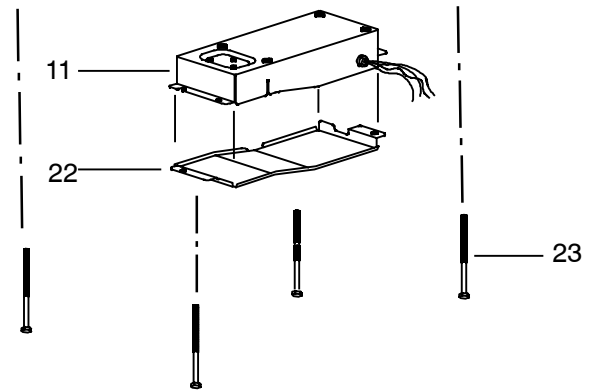

Batteries Not Included
Requires (2) AAA (1.5V)