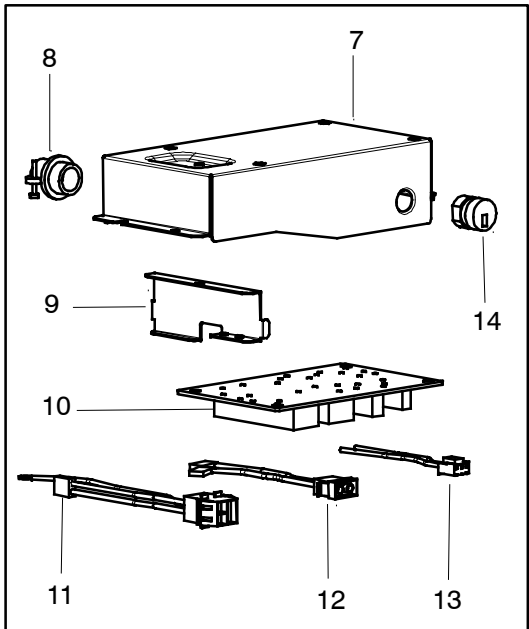

19 . CEILING UNIT FOR DUCTED - COOL ONLY - WIRED THERMOSTAT (99-00469-22)

POWER BOX - ASSEMBLY