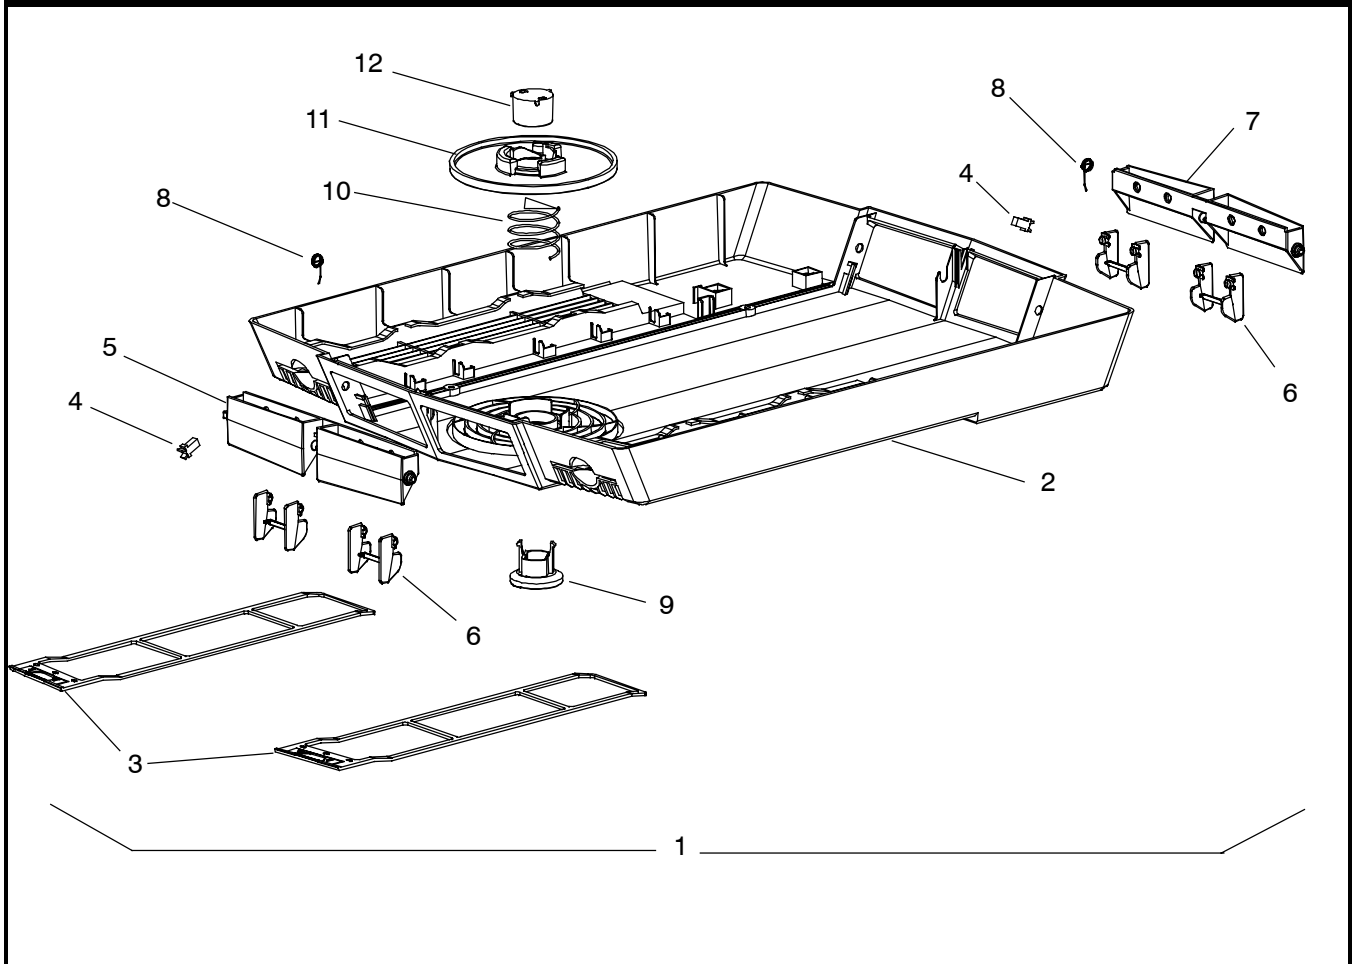

16.2 Grill Assembly - For Ceiling Unit 99-00469-17

Item	Part Number	Description	Qty
1	79-50122-00	Grill Assembly, Ceiling	1
2	79-50123-00	Insulation Assy, Ceiling Grill	1
3	79-50048-00	Filter Package, Air, (White) - Includes:	1
-	NSS	... Filter Assembly, Left (38-50025-00Z)	1
-	NSS	... Filter Assembly, Right (38-50026-00Z)	1
4	44-50009-00	Latch, Push	2
5	58-50111-00	Blade, Horizontal, Front	1
6	58-50055-00	Blade, Vertical	4
7	58-50105-00	Blade, Horizontal, Rear	1
8	73-50007-00	Spring, Blade R	2
9	58-50056-00	Handle, Door	1
10	73-50004-00	Spring, Door	1
11	79-50034-00	Diffuser, Door Assembly	1
12	58-50060-00	Bracket, Door	1