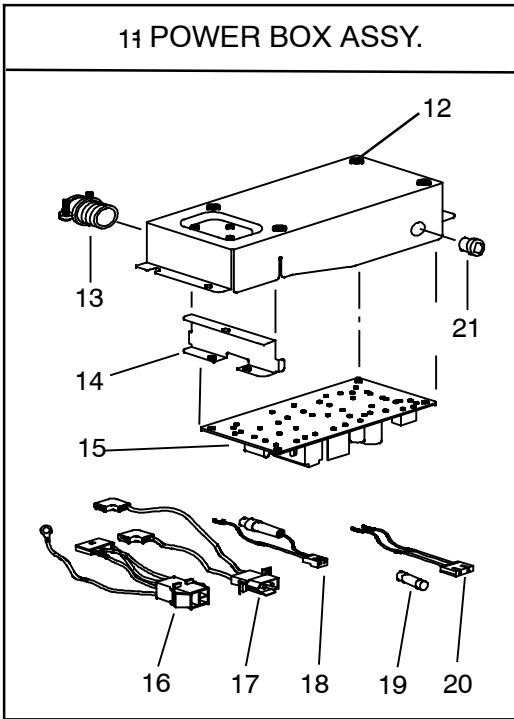

11 POWER BOX ASSY.