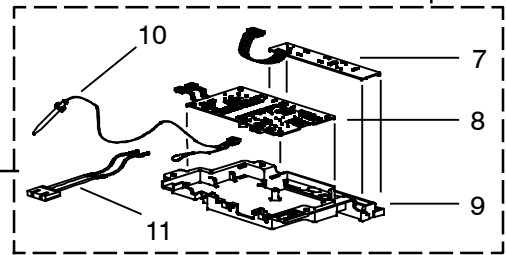

15 . HEAT PUMP - CEILING UNIT FOR DUCTED - 99-00469-13 (Continued):

Item	Part Number	Description	Qty
1	42-50029-00	Insulation, Bottom Base (1.18" Thick X 3.94" Wide X 14.1" Long)	1
2	42-50030-00	Seal, Divider (0.12" Thick X 1.58" Wide X 16.18" Long)	1
3	68-50060-00	Telescoping Divider Assembly (2" to 2.75")	1
	68-50061-00	Telescoping Divider Assembly (3.25" to 4.25")	1
	68-50062-00	Telescoping Divider Assembly (5" to 6")	1
4	68-50063-00	Divider Assembly	1
5	79-50042-00	Insulation Assembly, Frame Panel	1
6	91-50009-00	Control Box Assembly - Includes:	1
7	12-50086-00	... PCB Assembly, Display	1
8	NLA	... PCB Assembly, Main (Prior To S/N 2603Y80961) (12-50087-00)	1
	12-50098-00	... PCB Assembly, Main (Starting With S/N 4704Y80909)	1
9	58-50114-00	... Cover, PCB	1
10	12-50084-00	... Thermistor Assembly	1
11	22-50261-00	... Wire Assembly, G	1
12	91-50014-00	Power Box Assembly - Includes:	1
13	68-50070-00	... Power Box, Sub-Assembly (Requires 44-50027-00 Fitting)	1
14	44-50017-00	... Strain Relief (Prior to S/N 5106Y80001)	1
	44-50027-00	... Fitting, Conduit (Starting with S/N 5106Y80001)	1
15	68-50071-00	... Barrier	1
16	12-50088-00	... PCB Assembly, Power	1
17	22-50262-00	... Wire Assembly, B	1
18	22-50263-00	... Wire Assembly, A	1
19	22-50259-00	... Wire Assembly, H	1
20	22-50265-00	... Wire Assembly, A	1
21	22-50260-00	... Fuse (3 Amp)	1
22	22-50264-00	... Wire Assembly I	1
23	44-50019-00	Cord, Push	1
24	68-50072-00	Cover Assembly, Control Box	1
25	34-50054-00	Bolt, Mounting (5/16-18 X 7.36 Inch)	4
26	38-50027-00	Filter Assembly, Return Air	2
27	79-50080-00	Grill Assembly, Suction (White)	1
28	58-50088-00	Bracket Assembly, Remote Control, White	1
	58-50131-00	Bracket Assembly, Remote Control, Black	1
29	12-50085-00	Remote Control Asy. Heat Pump (Prior To S/N 4704Y80909)	1
	12-50096-00	Remote Control Asy. Heat Pump, White (Starting With S/N 4704Y80909)	1
	12-50153-00	Remote Control Asy. Heat Pump, Black	1