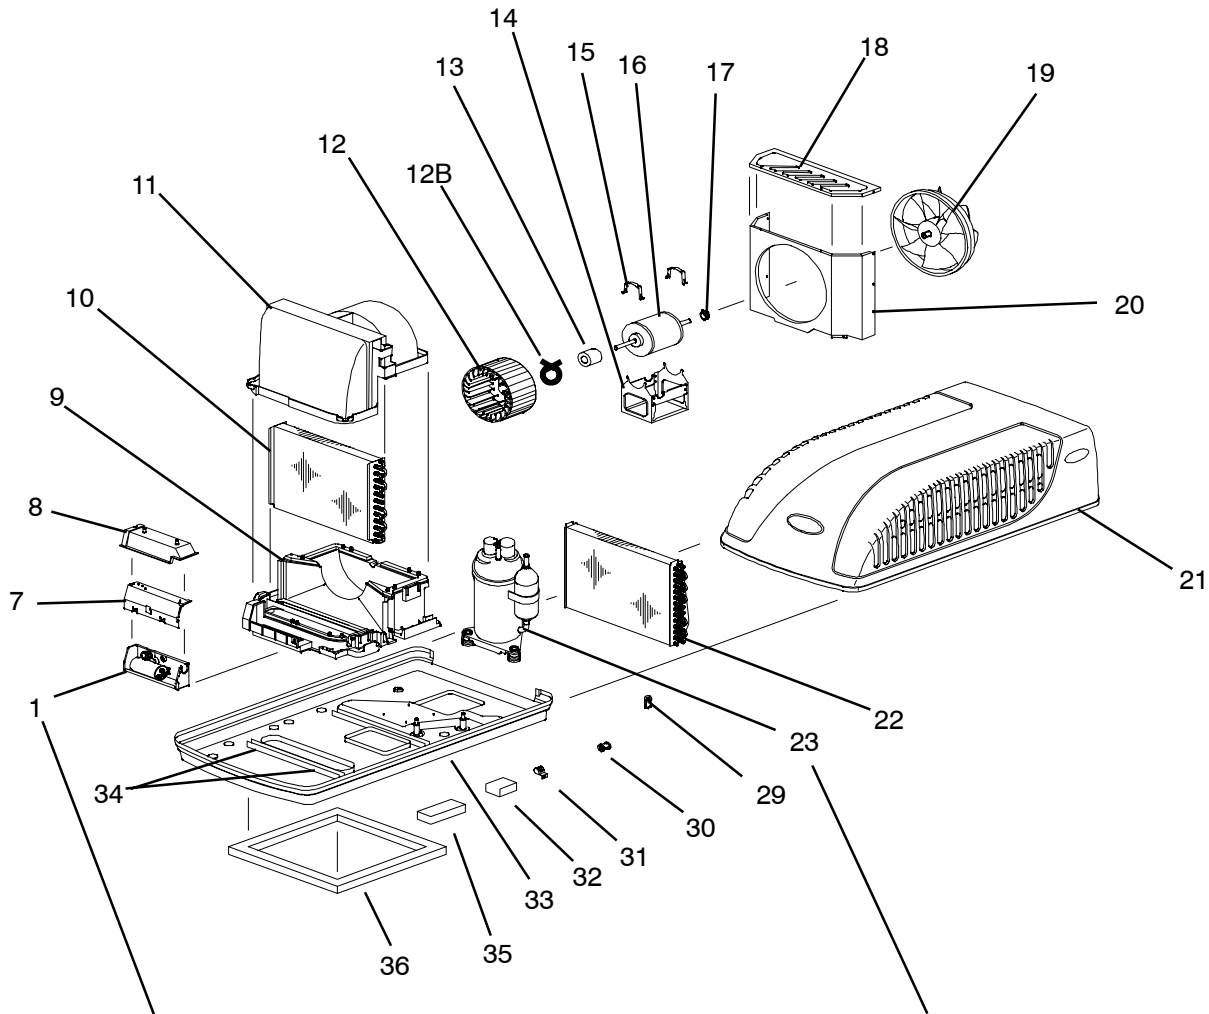

5 . . UPPER UNIT - HIGH CAPACITY - FREE BLOW - 99-00468-08 & -09

Item	Part Number	Description	Qty
1	NLA	Upper Control Box Assembly - (Prior to S/N 0804Y76001) Includes:	1
	91-50005-00	Upper Control Box Assembly - (Starting With S/N 0804Y76001) Includes:	1