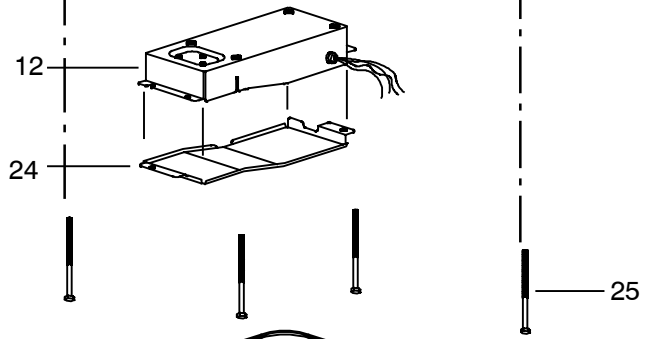

15 . HEAT PUMP - CEILING UNIT FOR DUCTED - 99-00469-13 (Continued):

Item	Part Number	Description	Qty
1	42-50029-00	Insulation, Bottom Base (1.18" Thick X 3.94" Wide X 14.1" Long)	1
2	42-50030-00	Seal, Divider (0.12" Thick X 1.58" Wide X 16.18" Long)	1
3	68-50060-00	Telescoping Divider Assembly (2" to 2.75")	1
	68-50061-00	Telescoping Divider Assembly (3.25" to 4.25")	1
	68-50062-00	Telescoping Divider Assembly (5" to 6")	1
4	68-50063-00	Divider Assembly	1
5	79-50042-00	Insulation Assembly, Frame Panel	1
6	91-50009-00	Control Box Assembly - Includes:	1
7	12-50086-00	... PCB Assembly, Display	1
8	NLA	... PCB Assembly, Main (Prior To S/N 2603Y80961) (12-50087-00)	1
	12-50098-00	... PCB Assembly, Main (Starting With S/N 4704Y80909)	1
9	58-50114-00	... Cover, PCB	1
10	12-50084-00	... Thermistor Assembly	1
11	22-50261-00	... Wire Assembly, G	1
12	91-50014-00	Power Box Assembly - Includes:	1
13	68-50070-00	... Power Box, Sub-Assembly (Requires 44-50027-00 Fitting)	1
14	44-50017-00	... Strain Relief (Prior to S/N 5106Y80001)	1
	44-50027-00	... Fitting, Conduit (Starting with S/N 5106Y80001)	1
15	68-50071-00	... Barrier	1
16	12-50088-00	... PCB Assembly, Power	1
17	22-50262-00	... Wire Assembly, B	1
18	22-50263-00	... Wire Assembly, A	1
19	22-50259-00	... Wire Assembly, H	1
20	22-50265-00	... Wire Assembly, A	1
21	22-50260-00	... Fuse (3 Amp)	1
22	22-50264-00	... Wire Assembly I	1
23	44-50019-00	Cord, Push	1
24	68-50072-00	Cover Assembly, Control Box	1
25	34-50054-00	Bolt, Mounting (5/16-18 X 7.36 Inch)	4
26	38-50027-00	Filter Assembly, Return Air	2
27	79-50080-00	Grill Assembly, Suction (White)	1
28	58-50088-00	Bracket Assembly, Remote Control, White	1
	58-50131-00	Bracket Assembly, Remote Control, Black	1
29	12-50085-00	Remote Control Asy. Heat Pump (Prior To S/N 4704Y80909)	1
	12-50096-00	Remote Control Asy. Heat Pump, White (Starting With S/N 4704Y80909)	1
	12-50153-00	Remote Control Asy. Heat Pump, Black	1