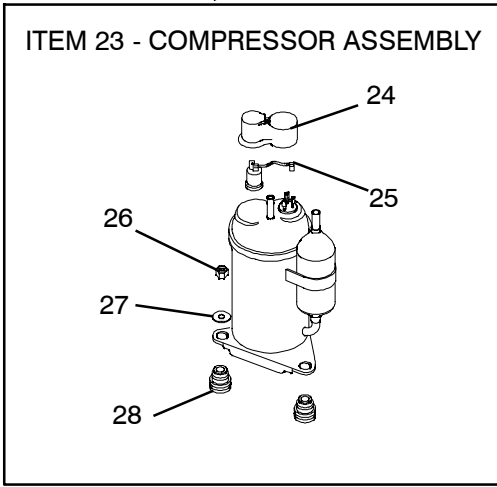

5 . . UPPER UNIT - HIGH CAPACITY - FREE BLOW - 99-00468-08 & -09

Item	Part Number	Description	Qty
1	NLA	Upper Control Box Assembly - (Prior to S/N 0804Y76001) Includes:	1
	91-50005-00	Upper Control Box Assembly - (Starting With S/N 0804Y76001) Includes:	1