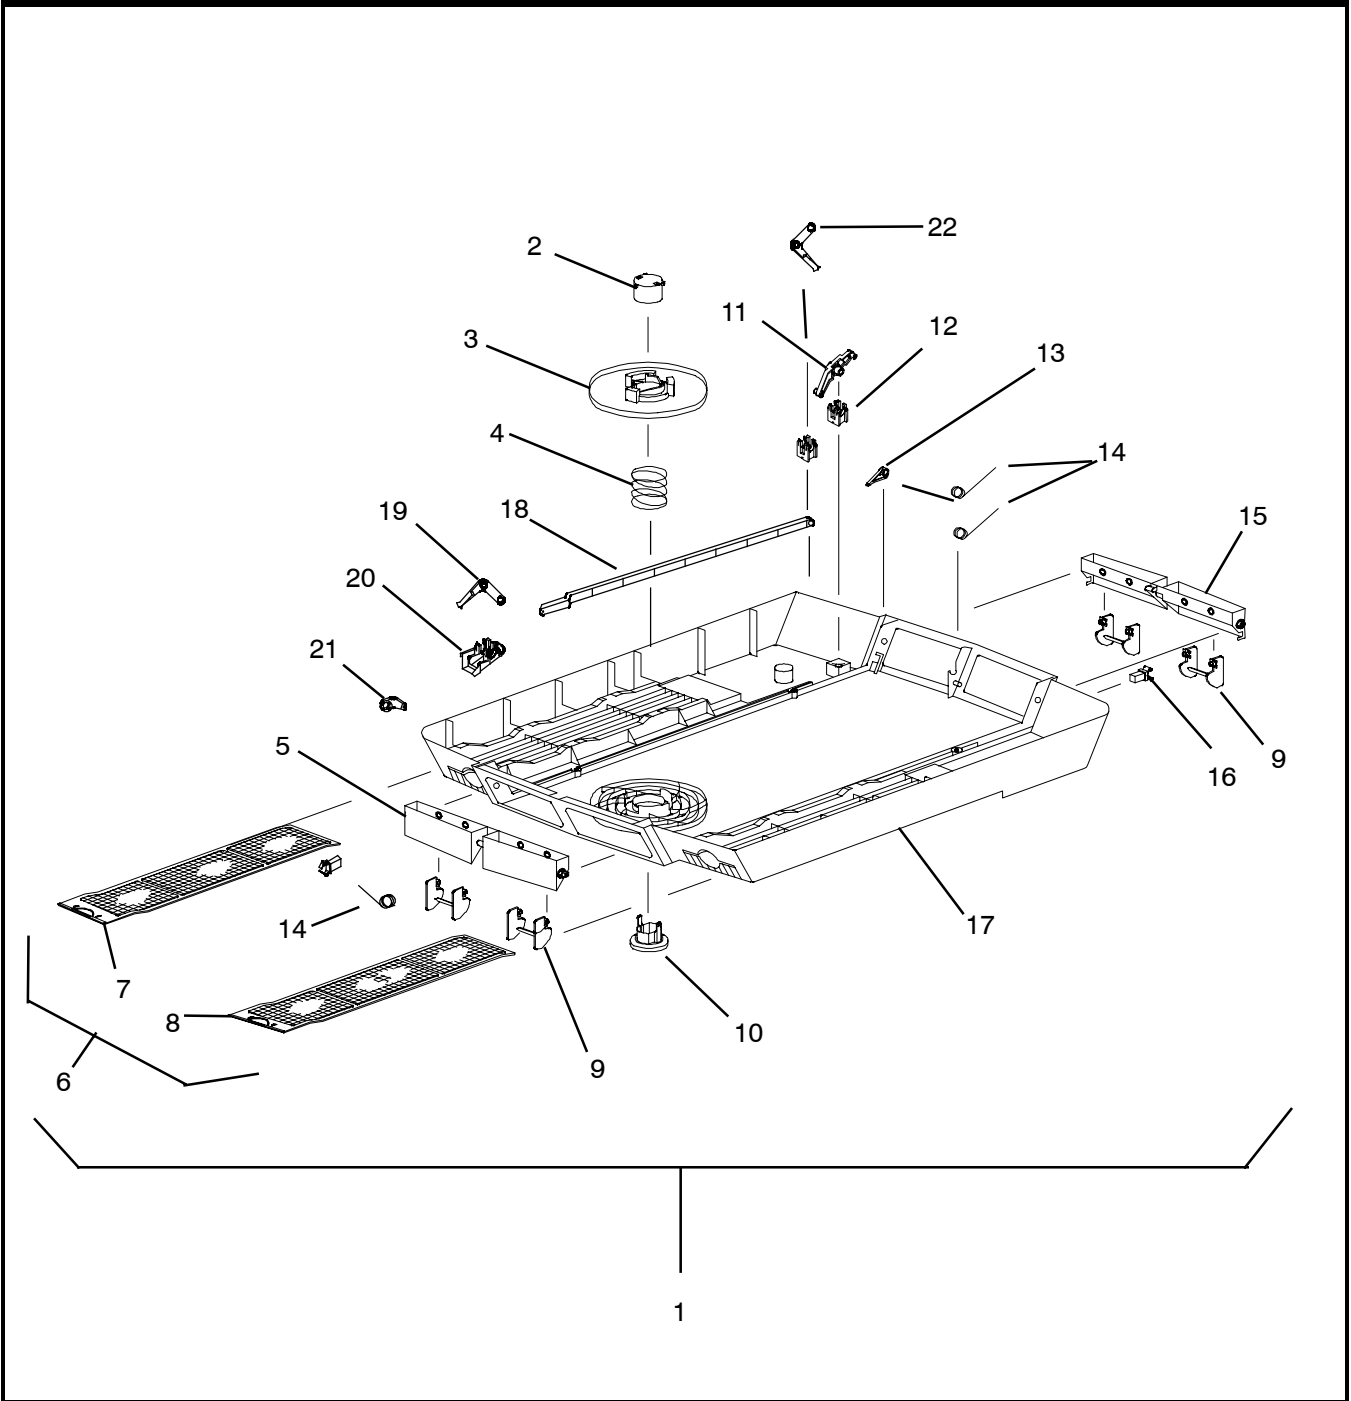

10.2 Grill Assembly - For Ceiling Units 99-00469-04 & -05

10.2 Grill Assembly- For Ceiling Units 99-00469-04 & -05 (Continued):

Item	Part Number	Description	Qty
1	79-50031-00	Grill Assembly, Ceiling, White (Prior to S/N 1301Y70161) For 99-00469-04	1
	79-50097-00	Grill Assembly, Ceiling, White (Starting S/N 1301Y70161) For 99-00469-04	1
	79-50051-00	Grill Assembly, Ceiling (Ivory) (For 99-00469-05)	1
2	58-50060-00	Bracket, Door	1
3	79-50034-00	Diffuser, Door Assembly	1
4	73-50004-00	Spring, Door	1
5	58-50054-00	Blade, Horizontal, Front (White/Beige 98) Prior to S/N 2901Y70001 (For 99-00469-04)	1
	58-50111-00	Blade, Horizontal, Front (Polar White 21) Starting S/N 2901Y70001 (For 99-00469-04)	1
	58-50070-00	Blade, Horizontal, Front (Ivory) (For 99-00469-05)	1
6	79-50048-00	Filter Package, Air, (White) - Includes:	1
7	NSS	. . . Filter Assembly, Left, (White)	3
8	NSS	. . . Filter Assembly, Right, (White)	3
6	79-50055-00	Filter Package, Air, (Ivory) - Includes:	1
7	NSS	. . . Filter Assembly, Left, (Ivory)	3
8	NSS	. . . Filter Assembly, Right, (Ivory)	3
9	58-50055-00	Blade, Vertical, (White) (For 99-00469-04)	4
	58-50072-00	Blade, Vertical, (Ivory) (For 99-00469-05)	4
10	58-50056-00	Handle, Door (White) (For 99-00469-04)	1
	58-50073-00	Handle, Door (Ivory) (For 99-00469-05)	1
11	58-50081-00	Link (#1)	1
12	58-50062-00	Bracket, Link (#1)	2
13	58-50112-00	Arm (#1)	1
14	73-50005-00	Spring, Link, (Used On Units Without Dual Air Sweep - Prior To S/N 3699Y70001)	1
	73-50007-00	Spring, Link, (Blade "R") (Used On Units With Dual Air Sweep) Starting S/N 3699Y70001	2
15	58-50058-00	Blade, Horizontal, Rear (White/Beige 98) Prior to S/N 4799Y70431 (For 99-00469-04)	1
	58-50105-00	Blade, Horizontal, Rear (Polar White 21) Starting S/N 4799Y70431 (For 99-00469-04)	1
	58-50071-00	Blade, Horizontal, Rear (Ivory) (For 99-00469-05)	1
16	44-50009-00	Latch, Push	2
17	79-50033-00	Insulation Assy, Ceiling Grill, White (Prior to S/N 1301Y70161) (For 99-00469-04)	1
	79-50104-00	Insulation Assy, Ceiling Grill, White (Starting S/N 1301Y70161) (For 99-00469-04)	1
	79-50061-00	Insulation Assy, Ceiling Grill, Ivory (For 99-00469-05)	1
18	58-50084-00	Bar, Connecting	1
19	58-50083-00	Link, (#2)	1
20	58-50085-00	Bracket, Link, (#2)	1
21	58-50086-00	Arm, (#2)	1
22	58-50082-00	Link, (#3)	1