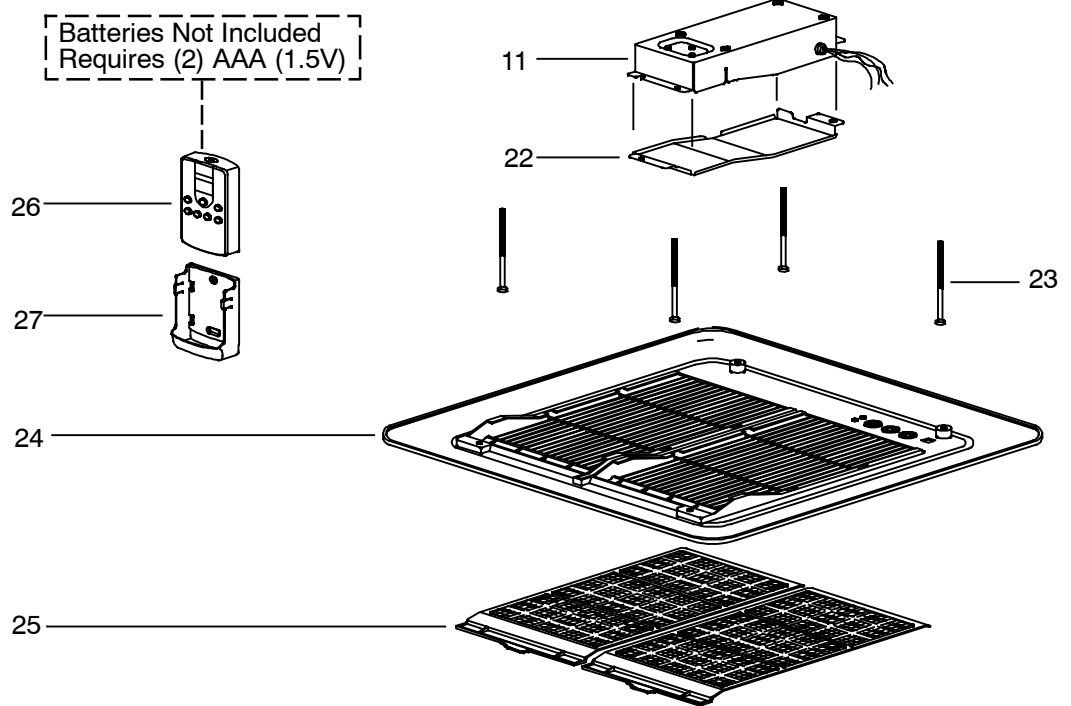

Batteries Not Included
Requires (2) AAA (1.5V)