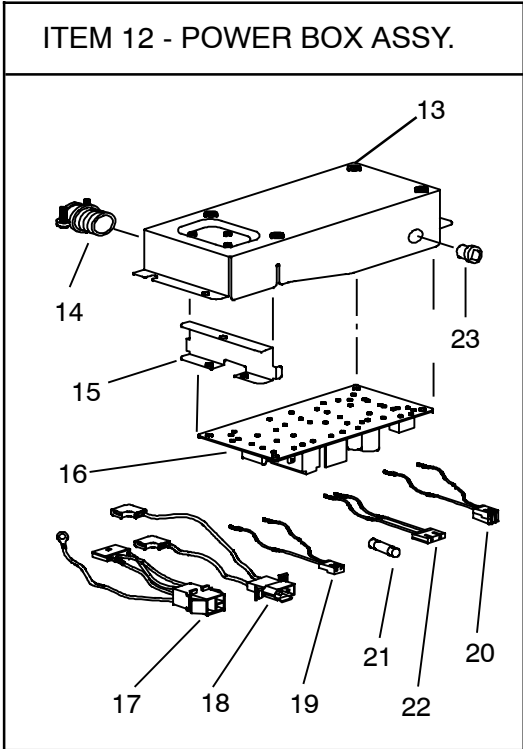

15 . HEAT PUMP - CEILING UNIT FOR DUCTED - 99-00469-13 (Continued):

Item	Part Number	Description	Qty
1	42-50029-00	Insulation, Bottom Base (1.18" Thick X 3.94" Wide X 14.1" Long)	1
2	42-50030-00	Seal, Divider (0.12" Thick X 1.58" Wide X 16.18" Long)	1
3	68-50060-00	Telescoping Divider Assembly (2" to 2.75")	1
	68-50061-00	Telescoping Divider Assembly (3.25" to 4.25")	1
	68-50062-00	Telescoping Divider Assembly (5" to 6")	1
4	68-50063-00	Divider Assembly	1
5	79-50042-00	Insulation Assembly, Frame Panel	1
6	91-50009-00	Control Box Assembly - Includes:	1
7	12-50086-00	... PCB Assembly, Display	1
8	NLA	... PCB Assembly, Main (Prior To S/N 2603Y80961) (12-50087-00)	1
	12-50098-00	... PCB Assembly, Main (Starting With S/N 4704Y80909)	1
9	58-50114-00	... Cover, PCB	1
10	12-50084-00	... Thermistor Assembly	1
11	22-50261-00	... Wire Assembly, G	1
12	91-50014-00	Power Box Assembly - Includes:	1
13	68-50070-00	... Power Box, Sub-Assembly (Requires 44-50027-00 Fitting)	1
14	44-50017-00	... Strain Relief (Prior to S/N 5106Y80001)	1
	44-50027-00	... Fitting, Conduit (Starting with S/N 5106Y80001)	1
15	68-50071-00	... Barrier	1
16	12-50088-00	... PCB Assembly, Power	1
17	22-50262-00	... Wire Assembly, B	1
18	22-50263-00	... Wire Assembly, A	1
19	22-50259-00	... Wire Assembly, H	1
20	22-50265-00	... Wire Assembly, A	1
21	22-50260-00	... Fuse (3 Amp)	1
22	22-50264-00	... Wire Assembly I	1
23	44-50019-00	Cord, Push	1
24	68-50072-00	Cover Assembly, Control Box	1
25	34-50054-00	Bolt, Mounting (5/16-18 X 7.36 Inch)	4
26	38-50027-00	Filter Assembly, Return Air	2
27	79-50080-00	Grill Assembly, Suction (White)	1
28	58-50088-00	Bracket Assembly, Remote Control, White	1
	58-50131-00	Bracket Assembly, Remote Control, Black	1
29	12-50085-00	Remote Control Asy. Heat Pump (Prior To S/N 4704Y80909)	1
	12-50096-00	Remote Control Asy. Heat Pump, White (Starting With S/N 4704Y80909)	1
	12-50153-00	Remote Control Asy. Heat Pump, Black	1