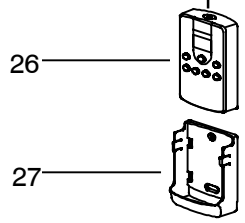

Batteries Not Included
Requires (2) AAA (1.5V)