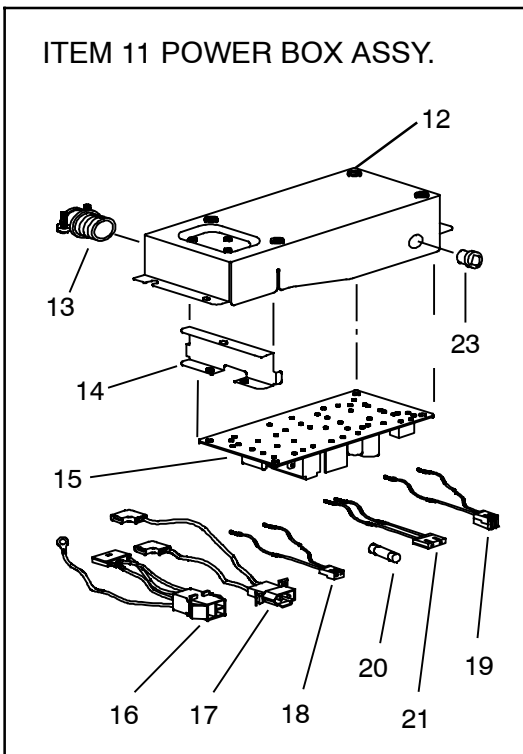

MODEL 68RV0011KS (THICK ROOF KIT)

22 . CEILING UNIT FOR DUCTED - HEAT PUMP - REMOTE - (99-00469-36) (Continued):

Item	Part Number	Description	Qty
1	42-50029-00	Insulation, Bottom Base (1.18" Thick X 3.94" Wide X 14.1" Long)	1
2	42-50030-00	Seal, Divider (0.12" Thick X 1.58" Wide X 16.18" Long)	1
3	68-50062-00	Telescoping Divider Assembly (5" to 6")	1
4	68-50063-00	Divider Assembly	1
5	79-50042-00	Insulation Assembly, Frame Panel	1
6	12-50086-00	PCB Assembly, Display	1
7	12-50098-00	PCB Assembly, Main	1
8	12-50084-00	Thermistor Assembly	1
9	58-50114-00	Cover, PCB	1
10	22-50261-00	Wire Assembly, G	1
11	91-50014-00	Power Box Assembly - Includes:	1
12	68-50070-00	... Power Box Sub Assembly	1
13	44-50027-00	... Fitting, Conduit	1
14	68-50071-00	... Barrier	1
15	12-50088-00	... PCB Assembly, Power	1
16	22-50262-00	... Wire Assembly, B	1
17	22-50263-00	... Wire Assembly, A	1
18	22-50259-00	... Wire Assembly, H	1
19	22-50260-00	... Fuse (3 Ampere)	1
20	22-50264-00	... Wire Assembly, I	1
21	22-50265-00	... Wire Assembly, A	1
22	44-50019-00	... Cord, Push	1
23	68-50072-00	Cover Assembly, Control Box	1
24	34-50079-00	Bolt, Mounting (5/16-18 X 9 Inch)	4
25	79-50080-00	Grill Assembly, Suction (White)	1
26	38-50027-00	Filter Assembly, Return Air	2
27	12-50096-00	Remote Control Assembly, Heat Pump, White	1
	12-50153-00	Remote Control Assembly, Heat Pump, Black	1
28	58-50088-00	Bracket Assembly, Remote Control, White	1
	58-50131-00	Bracket Assembly, Remote Control, Black	1