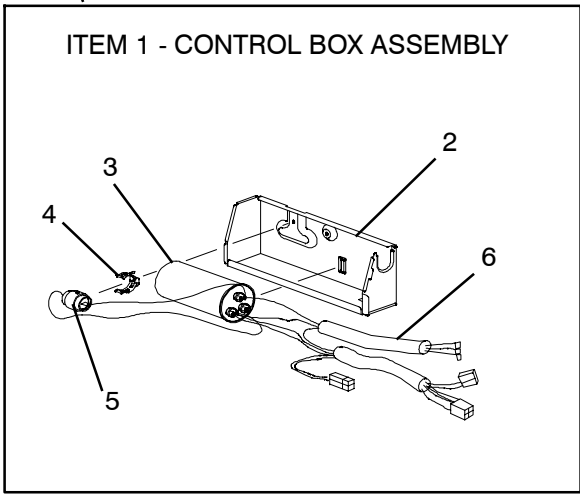

5 . . UPPER UNIT - HIGH CAPACITY - FREE BLOW - 99-00468-08 & -09

Item	Part Number	Description	Qty
1	NLA	Upper Control Box Assembly - (Prior to S/N 0804Y76001) Includes:	1
	91-50005-00	Upper Control Box Assembly - (Starting With S/N 0804Y76001) Includes:	1