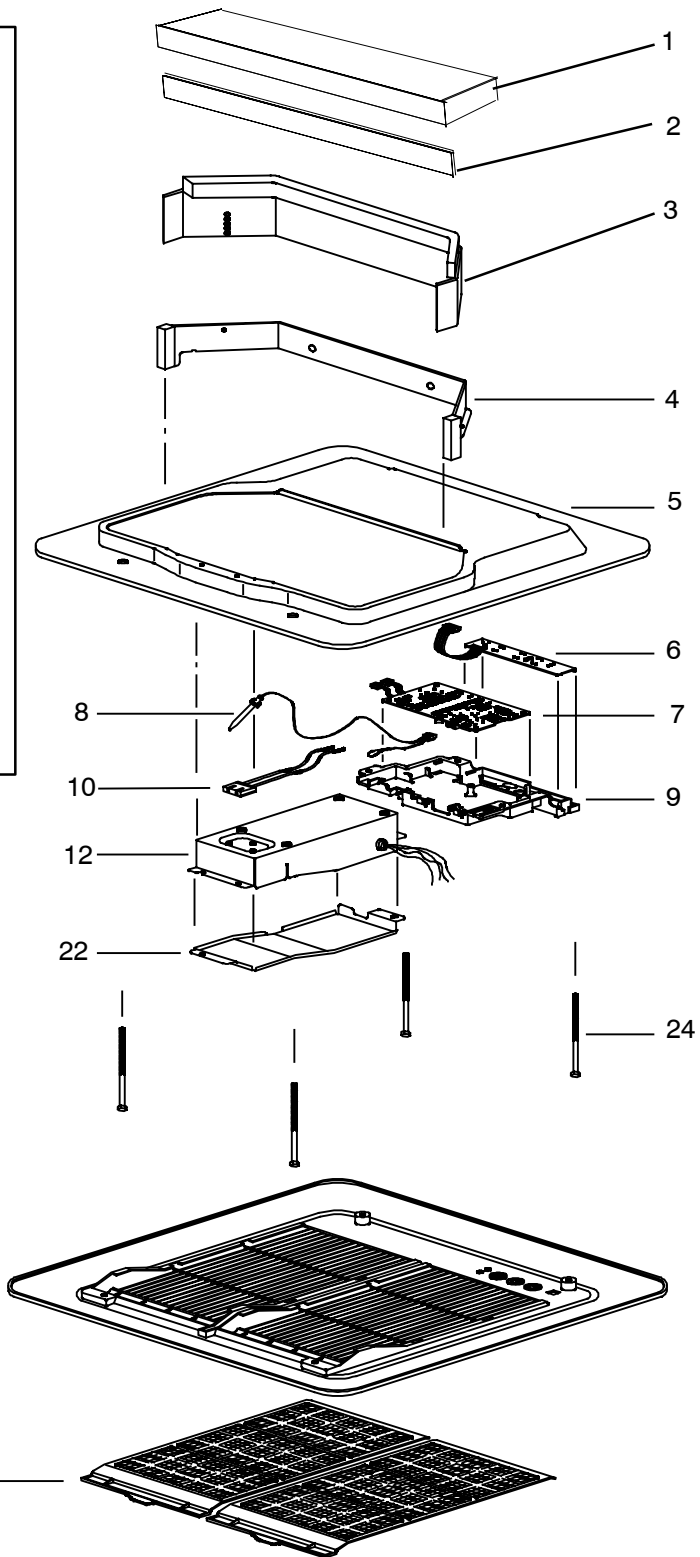

MODEL 68RV0011KS (THICK ROOF KIT)

22 . CEILING UNIT FOR DUCTED - HEAT PUMP - REMOTE - (99-00469-36) (Continued):

Item	Part Number	Description	Qty
1	42-50029-00	Insulation, Bottom Base (1.18" Thick X 3.94" Wide X 14.1" Long)	1
2	42-50030-00	Seal, Divider (0.12" Thick X 1.58" Wide X 16.18" Long)	1
3	68-50062-00	Telescoping Divider Assembly (5" to 6")	1
4	68-50063-00	Divider Assembly	1
5	79-50042-00	Insulation Assembly, Frame Panel	1
6	12-50086-00	PCB Assembly, Display	1
7	12-50098-00	PCB Assembly, Main	1
8	12-50084-00	Thermistor Assembly	1
9	58-50114-00	Cover, PCB	1
10	22-50261-00	Wire Assembly, G	1
11	91-50014-00	Power Box Assembly - Includes:	1
12	68-50070-00	... Power Box Sub Assembly	1
13	44-50027-00	... Fitting, Conduit	1
14	68-50071-00	... Barrier	1
15	12-50088-00	... PCB Assembly, Power	1
16	22-50262-00	... Wire Assembly, B	1
17	22-50263-00	... Wire Assembly, A	1
18	22-50259-00	... Wire Assembly, H	1
19	22-50260-00	... Fuse (3 Ampere)	1
20	22-50264-00	... Wire Assembly, I	1
21	22-50265-00	... Wire Assembly, A	1
22	44-50019-00	... Cord, Push	1
23	68-50072-00	Cover Assembly, Control Box	1
24	34-50079-00	Bolt, Mounting (5/16-18 X 9 Inch)	4
25	79-50080-00	Grill Assembly, Suction (White)	1
26	38-50027-00	Filter Assembly, Return Air	2
27	12-50096-00	Remote Control Assembly, Heat Pump, White	1
	12-50153-00	Remote Control Assembly, Heat Pump, Black	1
28	58-50088-00	Bracket Assembly, Remote Control, White	1
	58-50131-00	Bracket Assembly, Remote Control, Black	1