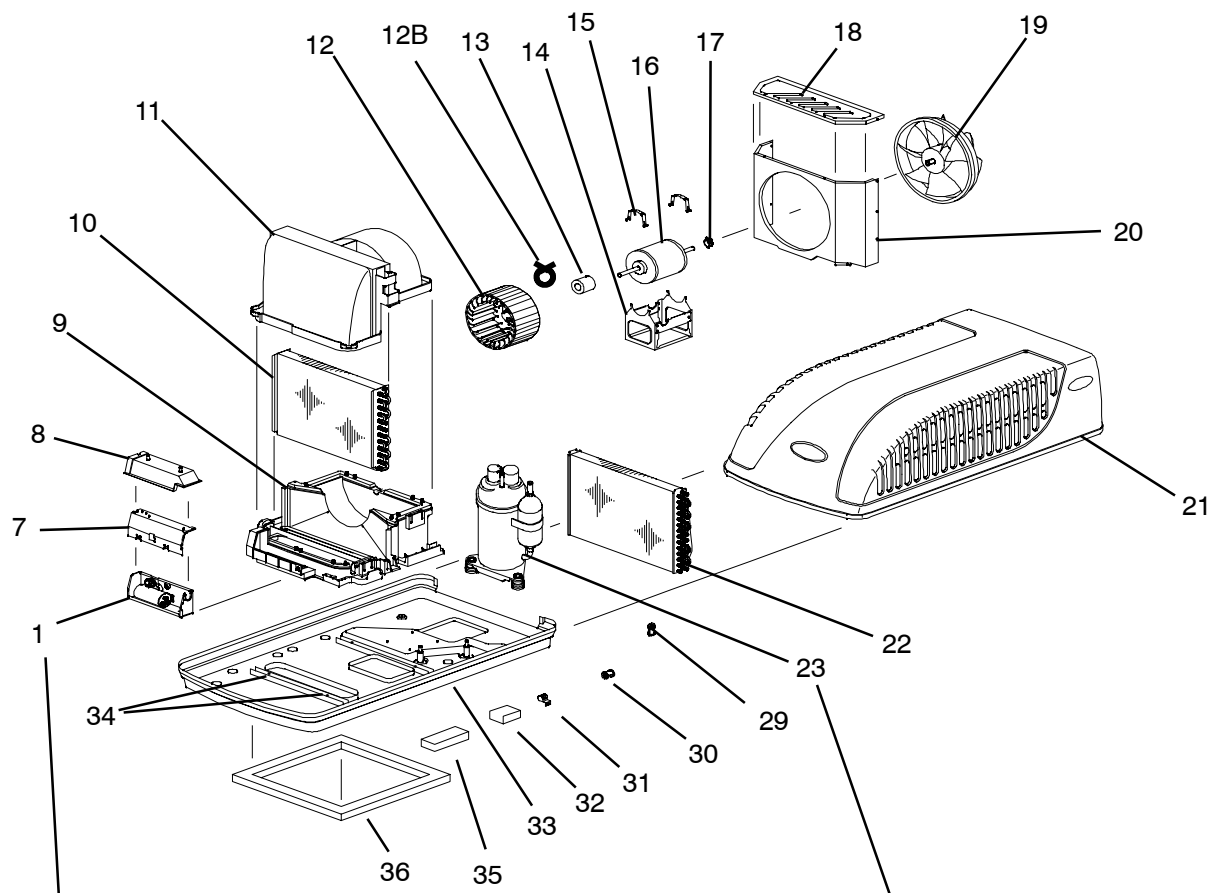

1 . . UPPER UNIT - STANDARD - 99-00468-00, -01, -20 & -28

Item	Part Number	Description	Qty
1	79-50026-00	Upper Control Box Assembly (Prior to S/N 5000Y70641) Includes:	1
	NLA	Upper Control Box Assembly (Prior to S/N 1702Y70641) Includes: (91-50002-00)	1
	91-50006-00	Upper Control Box Assembly (Starting S/N 1702Y70641 Thru 0804Y76000) Includes:	1
	91-50005-00	Upper Control Box Assembly (Starting S/N 0804Y76001) Includes:	1
2	68-50049-00	... Box, Control	1
3	22-50253-00	... Capacitor - (Used with compressor 18-50001-00)	1
	22-50258-00	... Capacitor - (Used with compressor 18-50006-00 & 18-50007-00)	1
4	44-50008-00	... Clip, Thermistor	1
5	12-55064-00	... Thermistor, Start	1
6	22-50167-00	... Wire Assembly A (Prior to S/N1702Y70641)	1
	22-50268-00	... Wire Assembly A (Starting with S/N1702Y70641)	1